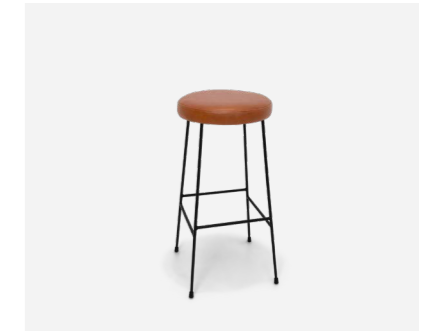

Slab Outdoor Bench Seat

Season Outdoor Bench Seat

Fold Bench Seat

Extant Bench Seat

Indoor Bench Seating

Diamond Bench Seat

Fero Bench Seat

Slab Bench Seat

Stools

CRAFTED FOR CONNECTION

HARROWS.CO.NZ

HARROWS.CO.NZ

Stools

Choose your:
style
stain
paint
powder coat
upholstery

Stecca Stool 450

Karako Stool

Arc Stool 450

Arc Stool 650

Arc Stool 750

Fero Stool 450

Fero Stool 650

Fero Stool 750

Apex Stool

Trey Stool

Diamond Stool 450H

Ease Stool 450

Ease Stool 650

Ease Stool 750

Colorado Round Stool

Hoop Stool

Pola Stool

Astro Stool 450