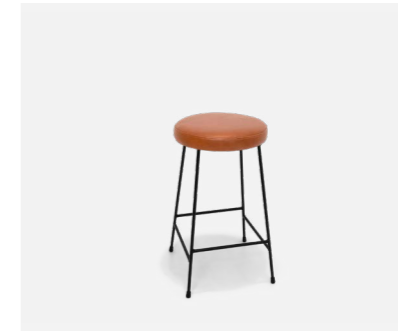

Slab Outdoor Bench Seat

Season Outdoor Bench Seat

Fold Bench Seat

Extant Bench Seat

Indoor Bench Seating

Diamond Bench Seat

Fero Bench Seat

Slab Bench Seat

Stools

CRAFTED FOR CONNECTION

HARROWS.CO.NZ

HARROWS.CO.NZ

Stools

Choose your:
style
stain
paint
powder coat
upholstery

Stecca Stool 450

Karako Stool

Arc Stool 450

Arc Stool 650

Arc Stool 750

Fero Stool 450

Fero Stool 650

Fero Stool 750

Apex Stool

Trey Stool

Diamond Stool 450H

Ease Stool 450

Ease Stool 650

Ease Stool 750

Colorado Round Stool

Hoop Stool

Pola Stool

Astro Stool 450