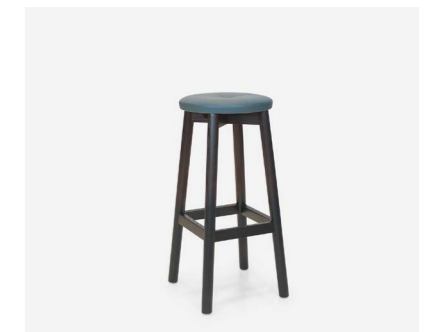

Diamond Stool 450H

Ease Stool 450

Ease Stool 650

Ease Stool 750

Colorado Round Stool

Hoop Stool

Pola Stool

Astro Stool 450

Astro Stool 650

Astro Stool 750

Mode Stool 450

Mode Stool 650

Mode Stool 750

Stools with back

Choose your:
style
stain
paint
powder coat
upholstery

Arc Stool with Back 750

Arc Stool with Back 650

Da Vinci Stool

Babar Stool

Stecca Stool

Villa Stool

Piazza Stool

Ginger Stool

Hoop Stool with Back