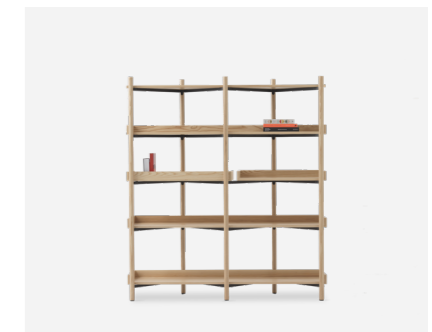

Dowel Occasional

Dowel Side Table

Poise Occasional

Poise Timber Occasional

Stem Occasional

Stem Timber Occasional

Zoning + Storage

Choose your:
configuration
length
upholstery
finish
accessories

Tier Staging

Hedgerow

Link Sideboard

Link Display System

Life is built on the interaction of people. We create thoughtfully crafted furniture that inspires meaningful interaction.

0800 142 233

SALES@HARROWS.CO.NZ