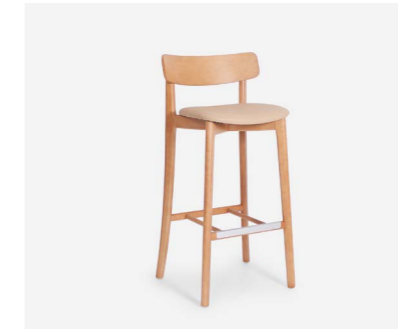

Diamond Stool 450H

Ease Stool 450

Ease Stool 650

Ease Stool 750

Colorado Round Stool

Hoop Stool

Pola Stool

Astro Stool 450

Astro Stool 650

Astro Stool 750

Mode Stool 450

Mode Stool 650

Mode Stool 750

Stools with back

Choose your:
style
stain
paint
powder coat
upholstery

Arc Stool with Back 750

Arc Stool with Back 650

Da Vinci Stool

Babar Stool

Stecca Stool

Villa Stool

Piazza Stool

Ginger Stool

Hoop Stool with Back