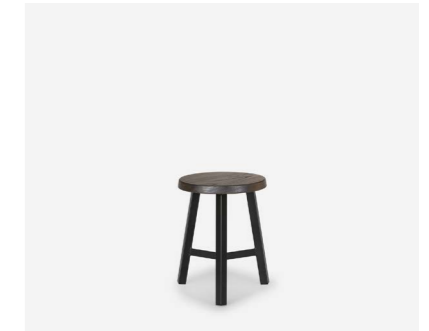

Slab Outdoor Bench Seat

Season Outdoor Bench Seat

Fold Bench Seat

Extant Bench Seat

Indoor Bench Seating

Diamond Bench Seat

Fero Bench Seat

Slab Bench Seat

Arc Stool 450

Arc Stool 650

Arc Stool 750

Fero Stool 450

Fero Stool 650

Fero Stool 750

Apex Stool

Trey Stool

Diamond Stool 450H

Ease Stool 450

Ease Stool 650

Ease Stool 750

Colorado Round Stool

Hoop Stool

Pola Stool

Astro Stool 450