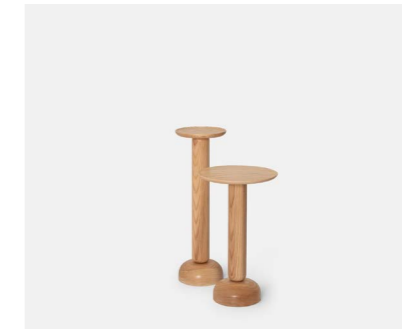

Adroit Lounge 3 Seater

Adroit Lounge Taper Leg

Adroit Lounge Ash Base

Adroit Lounge Sled

Adroit Studio 2 Seater

Adroit Studio 3 Seater

Adroit Studio Taper Leg

Adroit Studio Ash Base

Dowel Occasional

Dowel Side Table

Poise Occasional

Poise Timber Occasional

Stem Occasional

Stem Timber Occasional

Zoning + Storage

Choose your:
configuration
length
upholstery
finish
accessories