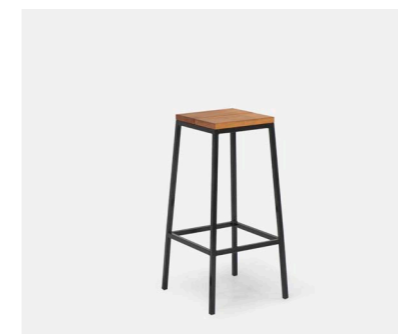

Stecca Stool 450

Stecca Stool

Villa Stool

Astro Stool 450

Astro Stool 650

Astro Stool 750

Cadrea Stool

Piazza Stool

Maya Stool

Extant Stool 750

Extant Stool 650

Extant Stool 450

Tables

CRAFTED FOR CONNECTION

HARROWS.CO.NZ

HARROWS.CO.NZ