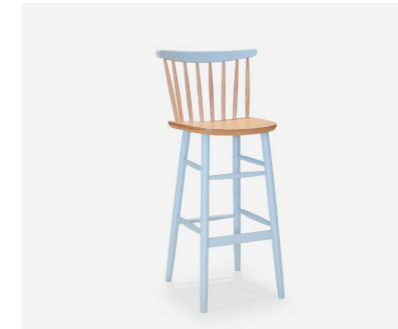

Diamond Stool 450H

Ease Stool 450

Ease Stool 650

Ease Stool 750

Colorado Round Stool

Hoop Stool

Pola Stool

Astro Stool 450

Astro Stool 650

Astro Stool 750

Mode Stool 450

Mode Stool 650

Mode Stool 750

Stools with back

Choose your:
style
stain
paint
powder coat
upholstery

Arc Stool with Back 750

Arc Stool with Back 650

Da Vinci Stool

Babar Stool

Stecca Stool

Villa Stool

Piazza Stool

Ginger Stool

Hoop Stool with Back