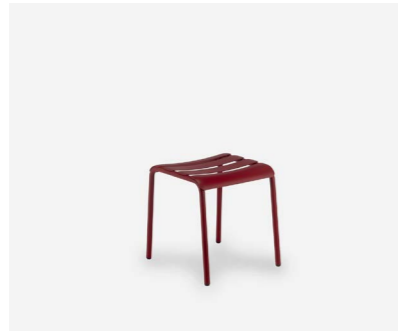

Slab Outdoor Bench Seat

Season Outdoor Bench Seat

Fold Bench Seat

Extant Bench Seat

Indoor Bench Seating

Diamond Bench Seat

Fero Bench Seat

Slab Bench Seat

Stools

CRAFTED FOR CONNECTION

HARROWS.CO.NZ

HARROWS.CO.NZ

Stools

Choose your:
style
stain
paint
powder coat
upholstery

Stecca Stool 450

Karako Stool

Arc Stool 450

Arc Stool 650

Arc Stool 750

Fero Stool 450

Fero Stool 650

Fero Stool 750

Apex Stool

Trey Stool

Diamond Stool 450H

Ease Stool 450

Ease Stool 650

Ease Stool 750

Colorado Round Stool

Hoop Stool

Pola Stool

Astro Stool 450