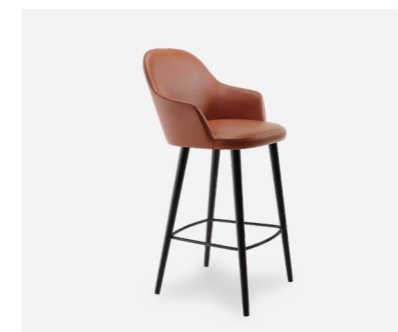

Astro Stool 650

Astro Stool 750

Mode Stool 450

Mode Stool 650

Mode Stool 750

Stools with back

Choose your:
style
stain
paint
powder coat
upholstery

Arc Stool with Back 750

Arc Stool with Back 650

Da Vinci Stool

Babar Stool

Stecca Stool

Villa Stool

Piazza Stool

Ginger Stool

Hoop Stool with Back

Met Stool - Beech Veneer

Met Stool - HPL

Met Stool - Upholstered

Cocktail Stool

Linea Stool

Karakas Stool

Outdoor Stools

Choose your:
style
finish
powder coat

Stecca Stool 450

Stecca Stool

Villa Stool

Astro Stool 450

Astro Stool 650

Astro Stool 750

Cadrea Stool

Piazza Stool