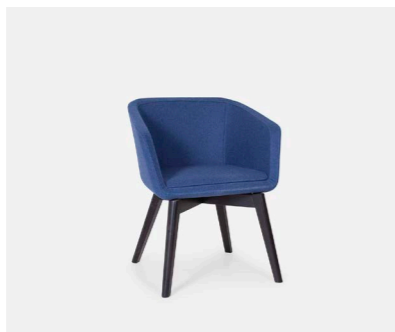

Pola Round Chair

Pola Light Chair

Tari Chair

Hoop Chair

Hoop Armchair

Daily 2 Armchair

Daily 1 Chair

Babar Chair

Cleo Armchair

Cleo Chair

Met Chair - Upholstered

Met Chair - Beech Veneer

Met Chair - HPL

Karaka Chair

Grado Chair

Grado Armchair

Fully Upholstered Chairs

Choose your:
style
stain
paint
upholstery

Cocktail Chair

Cocktail Armchair

Jolly Chair

Jolly Chair

Brek Chair

Meg Chair

Annette Chair

Outdoor Chairs

Outo Chair

Joi Twenty-Four Chair

Piazza Chair

Maya Chair

Joi Twenty Chair

C1 Chair Slatted