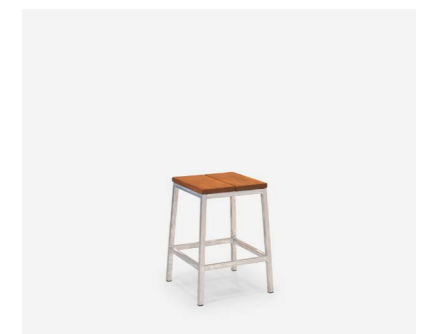

Stecca Stool 450

Stecca Stool

Villa Stool

Astro Stool 450

Astro Stool 650

Astro Stool 750

Cadrea Stool

Piazza Stool

Maya Stool

Extant Stool 750

Extant Stool 650

Extant Stool 450

Tables

CRAFTED FOR CONNECTION

HARROWS.CO.NZ

HARROWS.CO.NZ