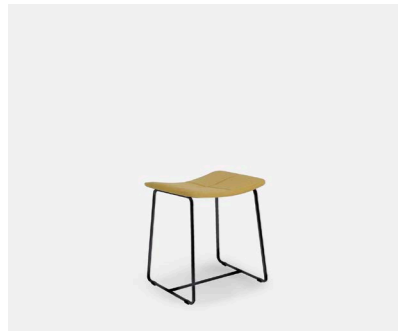

Slab Outdoor Bench Seat

Season Outdoor Bench Seat

Fold Bench Seat

Extant Bench Seat

Indoor Bench Seating

Diamond Bench Seat

Fero Bench Seat

Slab Bench Seat

Stools

CRAFTED FOR CONNECTION

HARROWS.CO.NZ

HARROWS.CO.NZ

Stools

Choose your:
style
stain
paint
powder coat
upholstery

Stecca Stool 450

Karako Stool

Arc Stool 450

Arc Stool 650

Arc Stool 750

Fero Stool 450

Fero Stool 650

Fero Stool 750

Apex Stool

Trey Stool

Diamond Stool 450H

Ease Stool 450

Ease Stool 650

Ease Stool 750

Colorado Round Stool

Hoop Stool

Pola Stool

Astro Stool 450