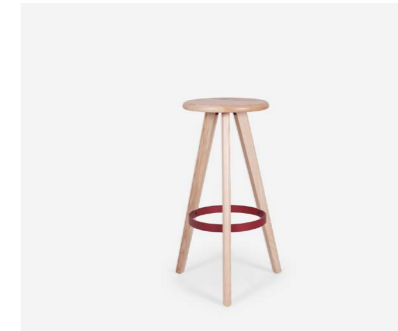

Slab Outdoor Bench Seat

Season Outdoor Bench Seat

Fold Bench Seat

Extant Bench Seat

Indoor Bench Seating

Diamond Bench Seat

Fero Bench Seat

Slab Bench Seat

Arc Stool 450

Arc Stool 650

Arc Stool 750

Fero Stool 450

Fero Stool 650

Fero Stool 750

Apex Stool

Trey Stool

Diamond Stool 450H

Ease Stool 450

Ease Stool 650

Ease Stool 750

Colorado Round Stool

Hoop Stool

Pola Stool

Astro Stool 450