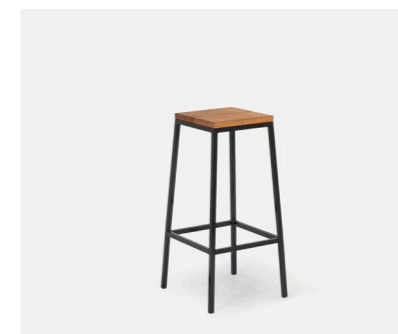

Stecca Stool 450

Stecca Stool

Villa Stool

Astro Stool 450

Astro Stool 650

Astro Stool 750

Cadrea Stool

Piazza Stool

Maya Stool

Extant Stool 750

Extant Stool 650

Extant Stool 450

Tables

CRAFTED FOR CONNECTION

HARROWS.CO.NZ

HARROWS.CO.NZ