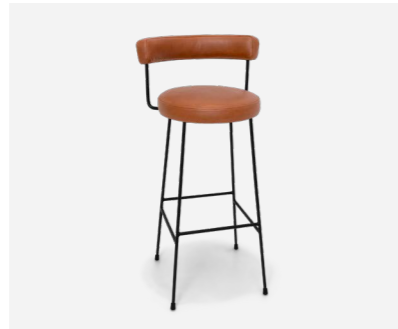

Diamond Stool 450H

Ease Stool 450

Ease Stool 650

Ease Stool 750

Colorado Round Stool

Hoop Stool

Pola Stool

Astro Stool 450

Astro Stool 650

Astro Stool 750

Mode Stool 450

Mode Stool 650

Mode Stool 750

Stools with back

Choose your:
style
stain
paint
powder coat
upholstery

Arc Stool with Back 750

Arc Stool with Back 650

Da Vinci Stool

Babar Stool

Stecca Stool

Villa Stool

Piazza Stool

Ginger Stool

Hoop Stool with Back