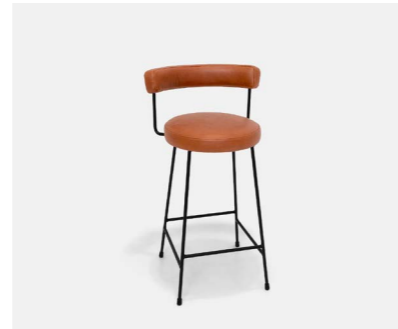

Diamond Stool 450H

Ease Stool 450

Ease Stool 650

Ease Stool 750

Colorado Round Stool

Hoop Stool

Pola Stool

Astro Stool 450

Astro Stool 650

Astro Stool 750

Mode Stool 450

Mode Stool 650

Mode Stool 750

Stools with back

Choose your:
style
stain
paint
powder coat
upholstery

Arc Stool with Back 750

Arc Stool with Back 650

Da Vinci Stool

Babar Stool

Stecca Stool

Villa Stool

Piazza Stool

Ginger Stool

Hoop Stool with Back