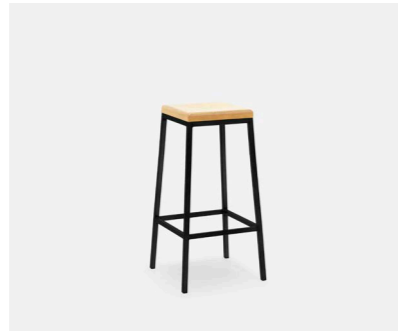

Slab Outdoor Bench Seat

Season Outdoor Bench Seat

Fold Bench Seat

Extant Bench Seat

Indoor Bench Seating

Diamond Bench Seat

Fero Bench Seat

Slab Bench Seat

Arc Stool 450

Arc Stool 650

Arc Stool 750

Fero Stool 450

Fero Stool 650

Fero Stool 750

Apex Stool

Trey Stool

Diamond Stool 450H

Ease Stool 450

Ease Stool 650

Ease Stool 750

Colorado Round Stool

Hoop Stool

Pola Stool

Astro Stool 450