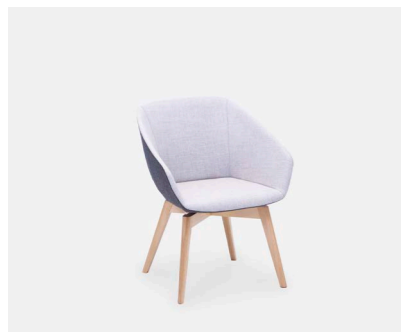

Pola Round Chair

Pola Light Chair

Tari Chair

Hoop Chair

Hoop Armchair

Daily 2 Armchair

Daily 1 Chair

Babar Chair

Cleo Armchair

Cleo Chair

Met Chair - Upholstered

Met Chair - Beech Veneer

Met Chair - HPL

Karaka Chair

Grado Chair

Grado Armchair

Fully Upholstered Chairs

Choose your:
style
stain
paint
upholstery

Cocktail Chair

Cocktail Armchair

Jolly Chair

Jolly Chair

Brek Chair

Meg Chair

Annette Chair

Outdoor Chairs

Outo Chair

Joi Twenty-Four Chair

Piazza Chair

Maya Chair

Joi Twenty Chair

C1 Chair Slatted