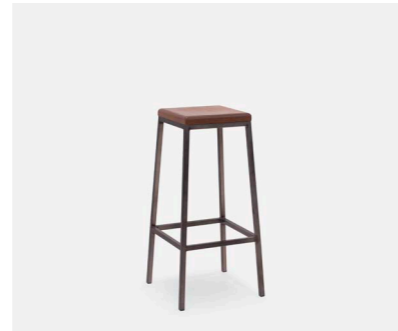

Slab Outdoor Bench Seat

Season Outdoor Bench Seat

Fold Bench Seat

Extant Bench Seat

Indoor Bench Seating

Diamond Bench Seat

Fero Bench Seat

Slab Bench Seat

Arc Stool 450

Arc Stool 650

Arc Stool 750

Fero Stool 450

Fero Stool 650

Fero Stool 750

Apex Stool

Trey Stool

Diamond Stool 450H

Ease Stool 450

Ease Stool 650

Ease Stool 750

Colorado Round Stool

Hoop Stool

Pola Stool

Astro Stool 450