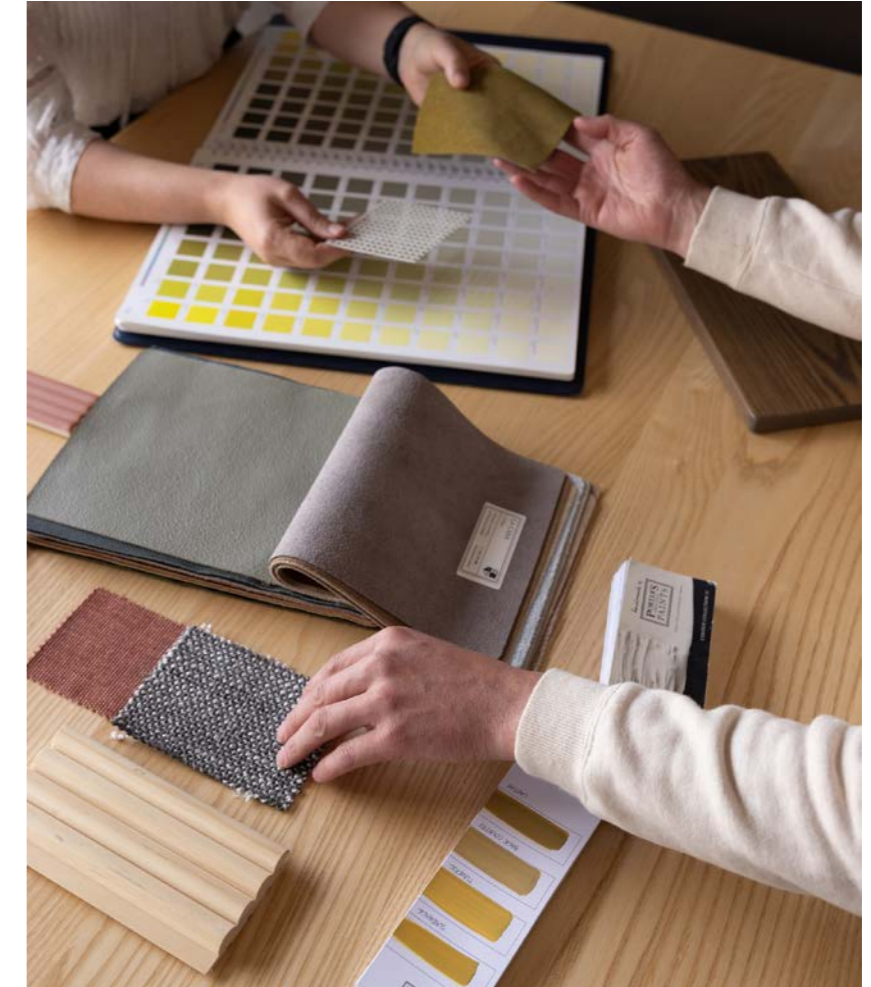

To make a product enduring is to make it beautiful. Design that solves, captivates and endures.

Building connections is a personal thing. We are real people, backing it up with real skills. Thoughtfully crafted designs made here in NZ by family-owned third generation furniture makers.