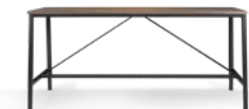

Fero Leaner

Length Options: 700 / 1200 / 1500 / 1800 / 2100 / 2400 / 2700 / 3000
Width: 700
Height: 1050