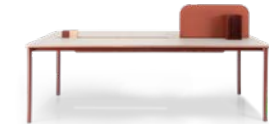

Length Options: 2100 / 2400
Width Options: 1200 / 1500
Height: 740
Options: Castors

Mesa Worksurface - Dropdown