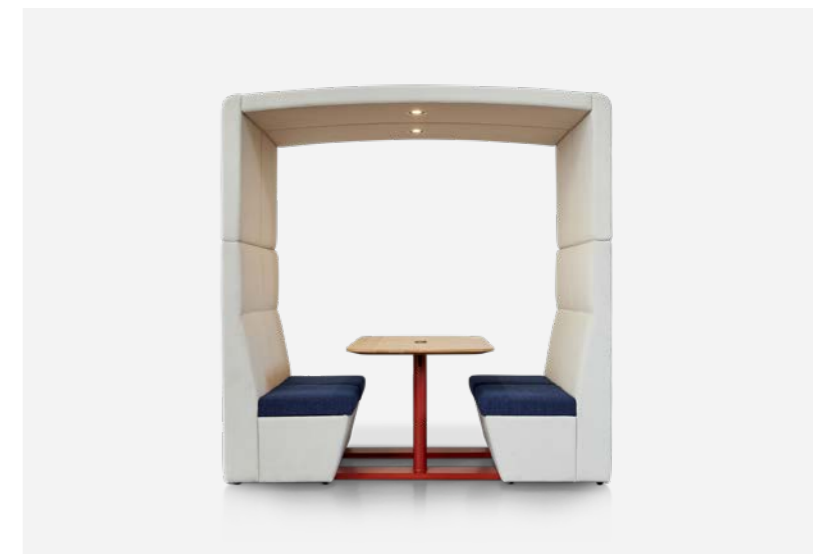

Array Collection

Amplifying focus, cultivating connection. Designed to foster infinite opportunities for connection, Array liberates you from the limitations and constraints of fixed fitout. Array is a freestanding seating and meeting booth system that addresses the need for flexibility and adaptability in today's fast-paced world.