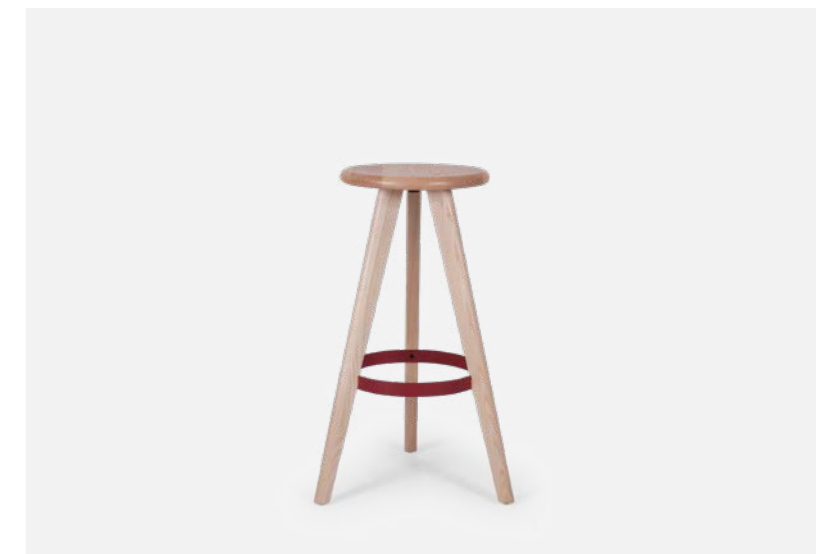

# Cleo

The Cleo blends the age old tradition of bent timber with the use of new technologies, featuring a unique quality expressed through its distinctive visible joints.

Cleo Chair

Dimensions:	500d X 520w
Seat Height:	490
Height:	770

Cleo Armchair

Dimensions:	560d X 620w
Seat Height:	490
Arm Height:	700
Height:	740

-   
FSC®  
Certified
-   
Customised by  
Harrows in NZ
-   
Upholstered in  
any fabric or  
leather
-   
Stained or  
painted in any  
colour
-   
Made from  
European Ash

# Trey

Let the Trey Stool play a starring role in your fitout. Designed and manufactured by the team at Harrows, the delicately tapered tripod style legs create a lightweight look while bound with a footring, creating a perfect tension between steel and timber elements.