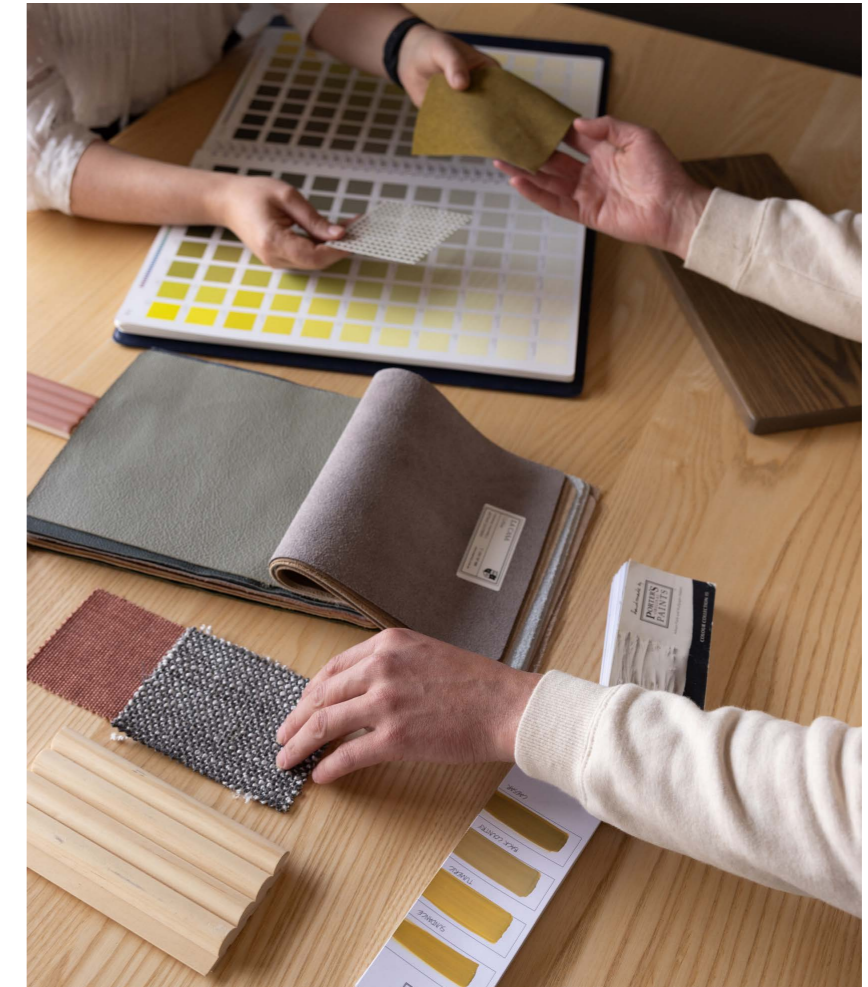

To make a product enduring is to make it beautiful. Design that solves, captivates and endures.

Building connections is a personal thing. We are real people, backing it up with real skills. Thoughtfully crafted designs made here in NZ by family-owned third generation furniture makers.