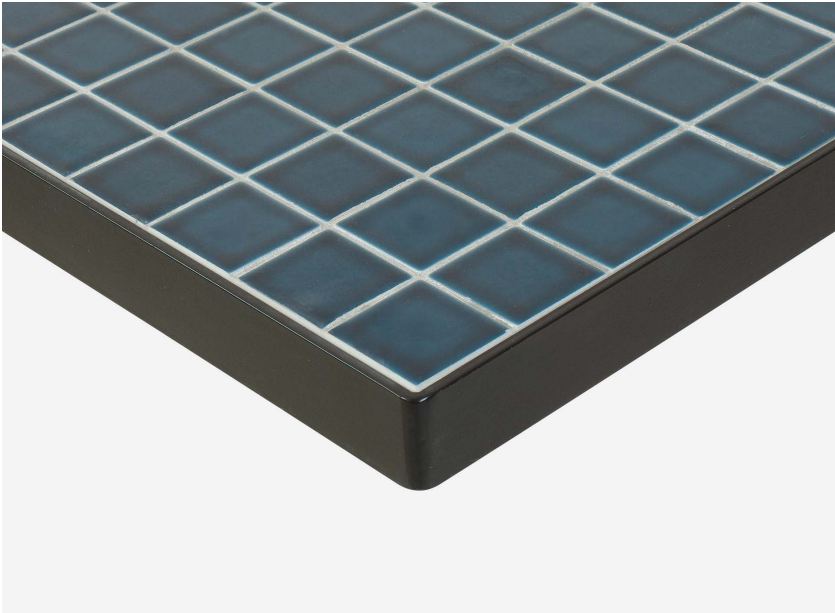

Key Features

- 01
Choose any tile
- 02
Made in NZ
- 03
Creative design to bring colour & texture

Motif

Create a stunning table top with a tiled finish. Choose your own tile design and grout colour and let Harrows create your look. The Motif Table Top is a robust yet delicately beautiful way to bring colour, texture and contrast into your fit out.

<u>Made from</u>	Tiled surfaced, siliconed with edge band
<u>Finishes</u>	Any tile option and grout colour Steel or brass edging
<u>Standard sizes</u>	700 round 800 round 600 x 700 600 x 800 700 x 700 800 x 800 1200 x 800 Additional sizes available on request
<u>Application</u>	Indoor use
<u>Warranty</u>	3 year commercial warranty
<u>Lead time</u>	Made to order - 4 to 6 weeks
<u>Origin</u>	New Zealand
<u>Designer</u>	Harrows