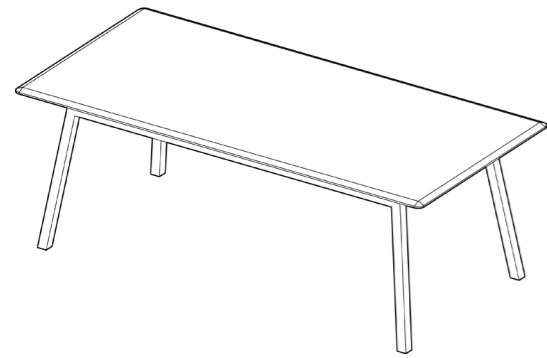

PI COLLECTION

Harrows

CRAFTED FOR CONNECTION

HARROWS.CO.NZ

Crafted for
connection.

Introducing Pi

Pi is a collection of solid timber tables and leaners. The unique "Pi" edge profile gives this collection a stand-out quality. The stunning beauty of solid timber with the natural ash grains bring life and warmth to a space, with the contoured edge profile adding a real point of difference.

Finishing

Crafted in solid American Ash, Pi can be stained in any colour to complement your space, allowing you to mix or match the top and frame for a cohesive or contrasting look.

Leaner + Table

Pi offers versatile options with a table height of 740mm or a leaner height of 1050mm, making it adaptable to various spaces and uses.

- 03, 04

Pi Table

Rectangle
1200 | 2400 | 2700 | 3000
1000 | 1200w
750h

Round
900 | 1000Ø
750h

Square
800 x 800 | 900 x 900 | 1000 x 1000
750h

Pi Leaner

Rectangle
1800 | 2100 | 2400 | 2700
700w
1050h

Round
700Ø
1050h

Key Features

- 01
Designed in NZ, made in NZ
- 02
Solid timber with Global GreenTagCert™
GreenRate Level C
- 03
Stained in your choice of colour
- 04
Pi Collection includes leaners + tables

The unique "Pi" edge profile gives this cafe table its stand-out quality. The stunning beauty of solid timber with the natural ash grains bring life and warmth to a space, with the contoured edge profile adding a real point of difference.