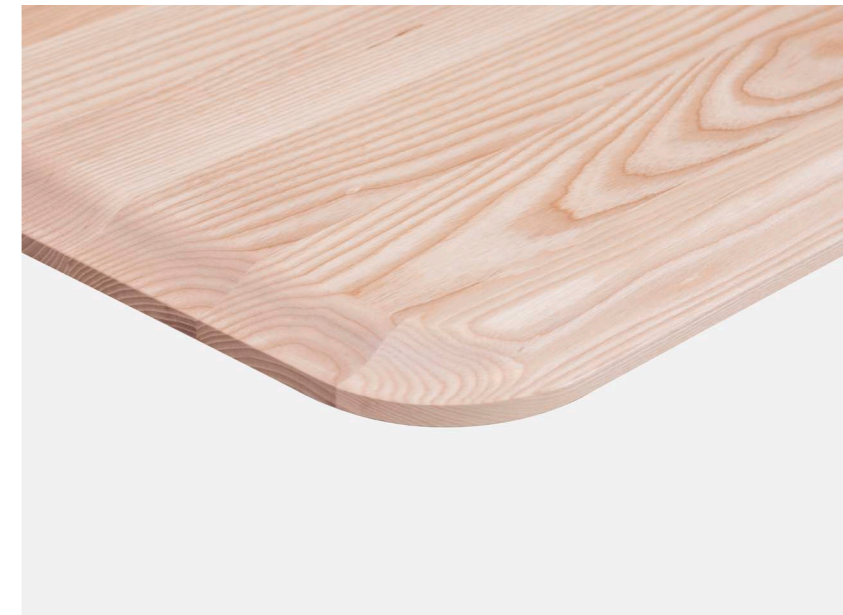

Key Features

- 01
Designed in NZ, made in NZ
- 02
Solid timber with Global GreenTagCert™
GreenRate Level C
- 03
Stained in your choice of colour
- 04
Pi Collection includes leaners + tables

With its stunning edge profile and solid timber construction the Pi Bar Leaner will make a unique statement in any interior. A bar leaner with intrigue, the beautiful edge detailing adds a point of interest for this conversational piece.

Key Features

- 01
Solid timber with Global GreenTagCert™
GreenRate Level C
- 02
Stain in colour of choice
- 03
Unique edge profile detail
- 04
Pi Collection includes leaners + tables

A solid American Ash top showcasing the natural timber grain and a strikingly unique edge profile. The sophisticated lines of the Pi Table Top accentuate the beauty of the solid timber and make a bold design statement. Combined with the hard wearing characteristics of ash, it makes the ideal timber table top for hospitality and commercial environments.