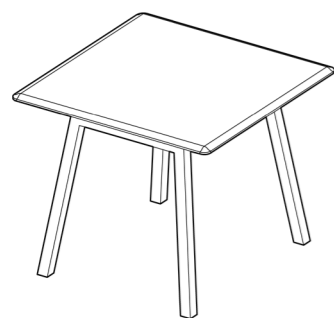

Finishing

Crafted in solid American Ash, Pi can be stained in any colour to complement your space, allowing you to mix or match the top and frame for a cohesive or contrasting look.

Leaner + Table

Pi offers versatile options with a table height of 740mm or a leaner height of 1050mm, making it adaptable to various spaces and uses.

- 03, 04

Pi Table

Rectangle
1200 | 2400 | 2700 | 3000
1000 | 1200w
750h

Round
900 | 1000Ø
750h

Square
800 x 800 | 900 x 900 | 1000 x 1000
750h

Pi Leaner

Rectangle
1800 | 2100 | 2400 | 2700
700w
1050h

Round
700Ø
1050h

Square
700 x 700 | 800 x 800
1050h

Key Features

- 01
Designed in NZ, made in NZ
- 02
Solid timber with Global GreenTagCert™
GreenRate Level C
- 03
Stained in your choice of colour
- 04
Pi Collection includes leaners