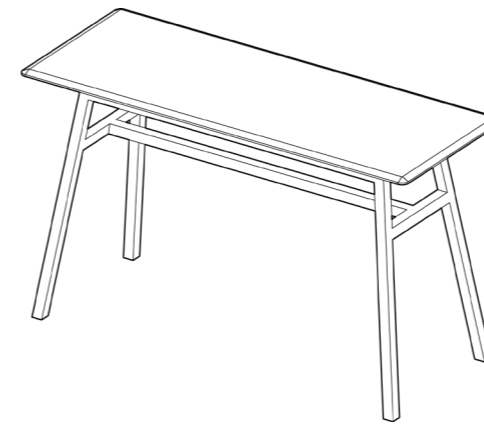

Finishing

Crafted in solid American Ash, Pi can be stained in any colour to complement your space, allowing you to mix or match the top and frame for a cohesive or contrasting look.

Leaner + Table

Pi offers versatile options with a table height of 740mm or a leaner height of 1050mm, making it adaptable to various spaces and uses.

- 03, 04

Pi Table

Rectangle
1200 | 2400 | 2700 | 3000
1000 | 1200w
750h

Round
900 | 1000Ø
750h

Square
800 x 800 | 900 x 900 | 1000 x 1000
750h

Pi Leaner

Rectangle
1800 | 2100 | 2400 | 2700
700w
1050h

Round
700Ø
1050h

Square
700 x 700 | 800 x 800
1050h

Key Features

- 01
Designed in NZ, made in NZ
- 02
Solid timber with Global GreenTagCert™
GreenRate Level C
- 03
Stained in your choice of colour
- 04
Pi Collection includes leaners