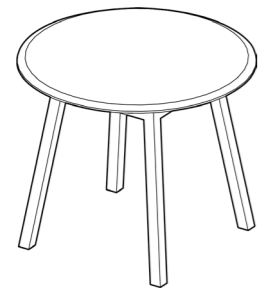

Finishing

Crafted in solid American Ash, Pi can be stained in any colour to complement your space, allowing you to mix or match the top and frame for a cohesive or contrasting look.

Leaner + Table

Pi offers versatile options with a table height of 740mm or a leaner height of 1050mm, making it adaptable to various spaces and uses.

- 01, 04

Key Features

- 01 Beautiful edge detailing of the Pi Collection
- 02 Solid American Ash top and frame
- 03 Round top options available
- 04 Mix and match top and frame stain colours

- 02

- 02/ 04

- 03, 04

Pi Table

Rectangle
1200 | 2400 | 2700 | 3000
1000 | 1200w
750h

Round
900 | 1000Ø
750h

Square
800 x 800 | 900 x 900 | 1000 x 1000
750h

Pi Leaner

Rectangle
1800 | 2100 | 2400 | 2700
700w
1050h

Round
700Ø
1050h