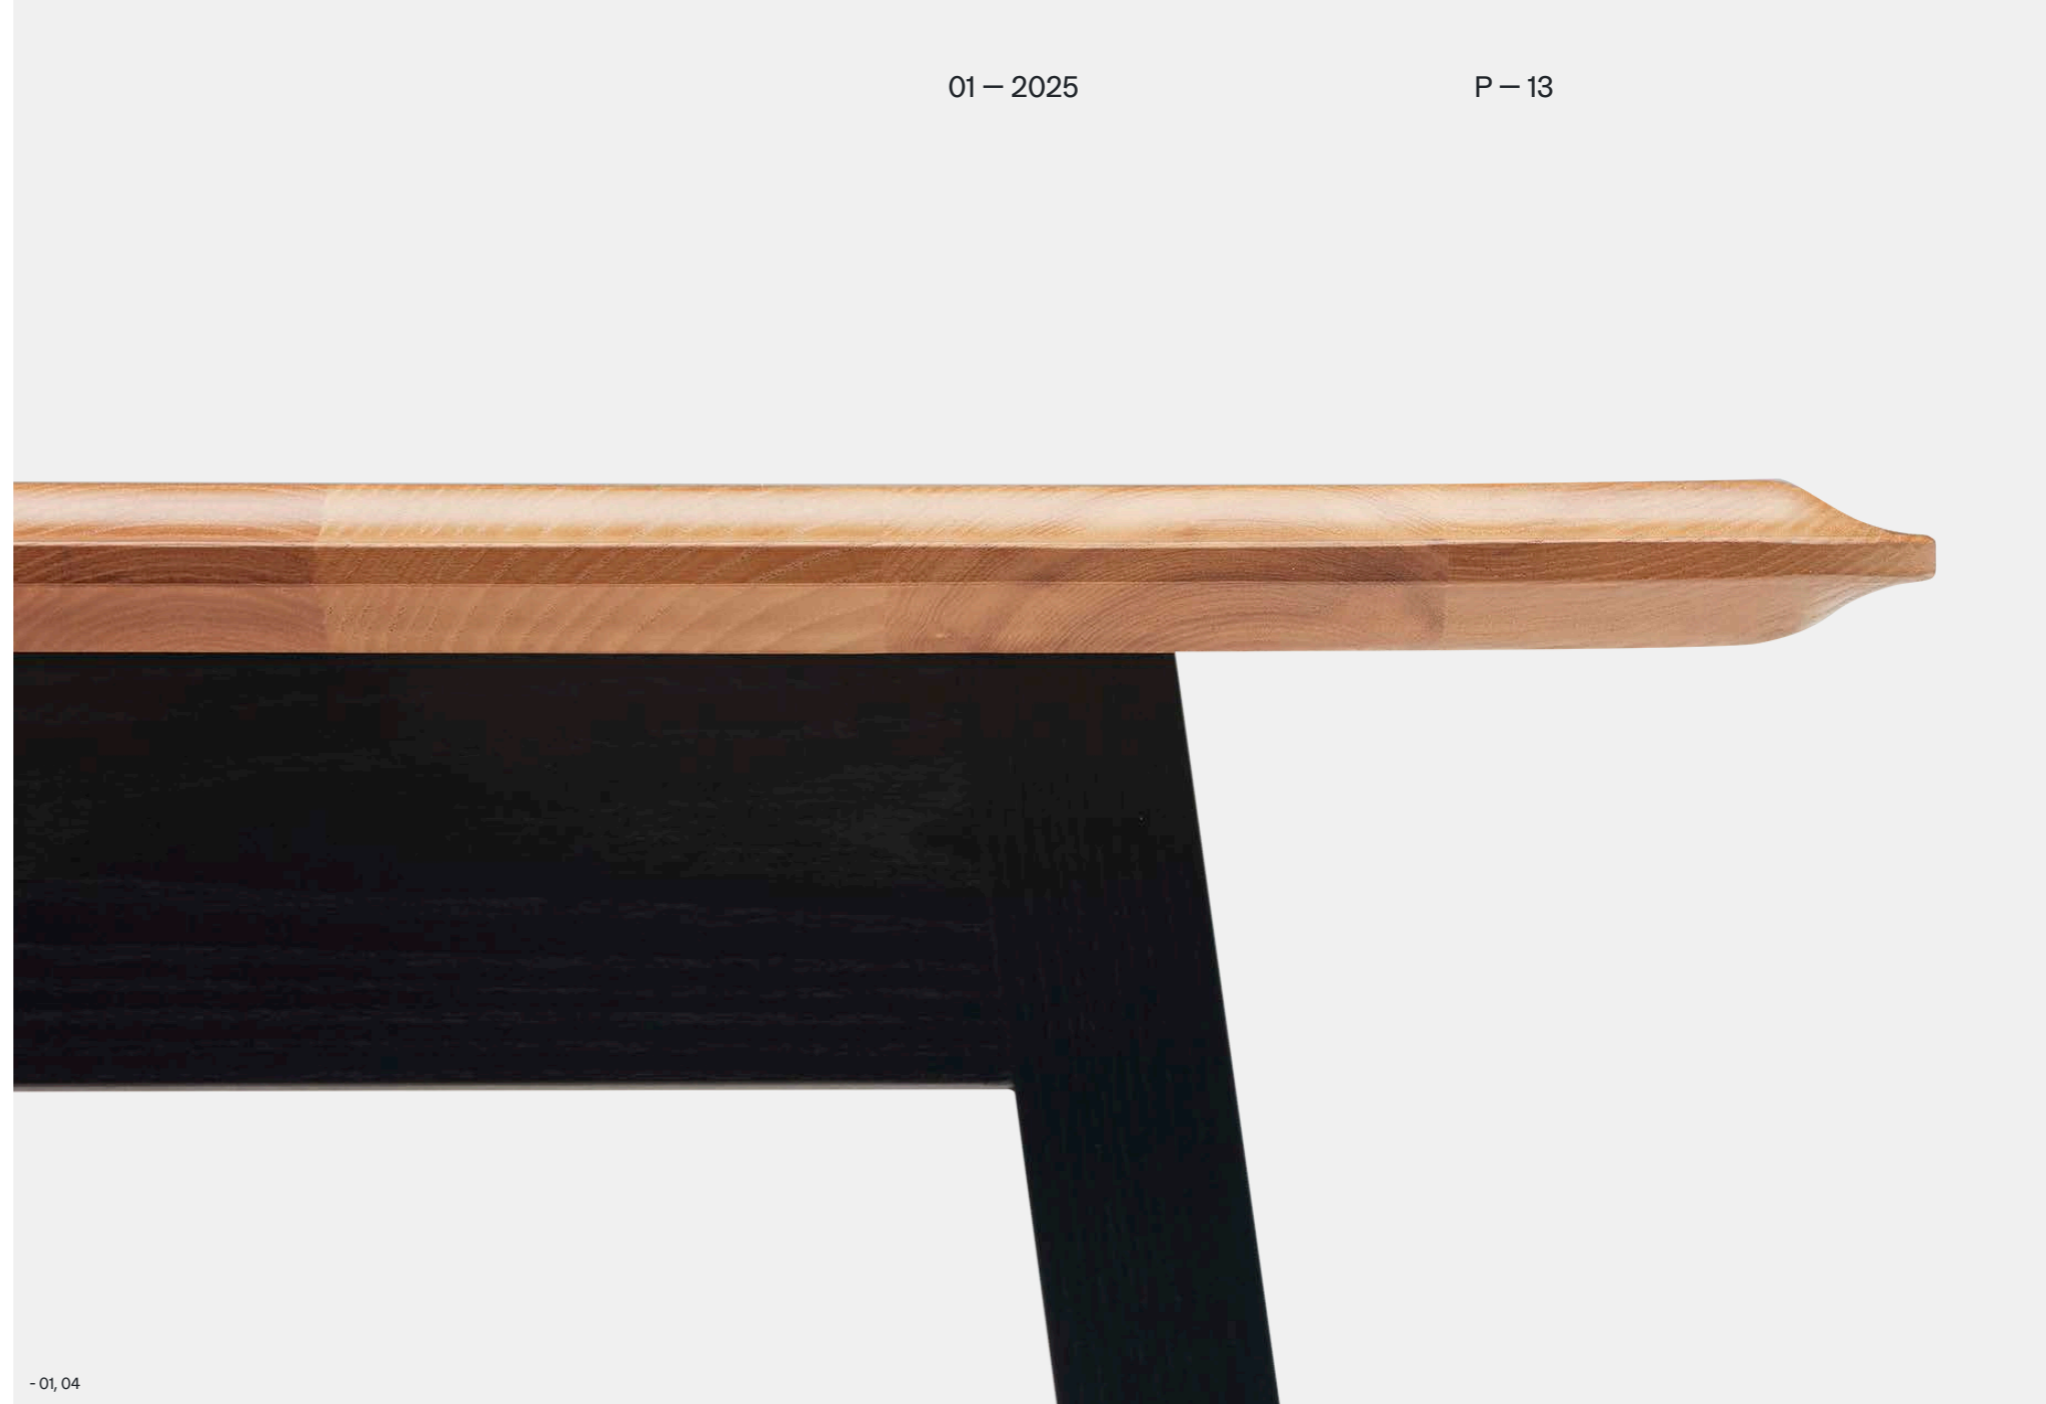

PI COLLECTION

Harrows

CRAFTED FOR CONNECTION

HARROWS.CO.NZ

Crafted for
connection.

Introducing Pi

Pi is a collection of solid timber tables and leaners. The unique "Pi" edge profile gives this collection a stand-out quality. The stunning beauty of solid timber with the natural ash grains bring life and warmth to a space, with the contoured edge profile adding a real point of difference.

Pi Edge

The Pi design features stunning edge detailing that draws the eye and adds a distinctive point of interest to any setting.

Solid American Ash

Crafted entirely from solid American Ash, Pi showcases the natural beauty and strength of this premium material.

Finishing

Crafted in solid American Ash, Pi can be stained in any colour to complement your space, allowing you to mix or match the top and frame for a cohesive or contrasting look.

Leaner + Table

Pi offers versatile options with a table height of 740mm or a leaner height of 1050mm, making it adaptable to various spaces and uses.