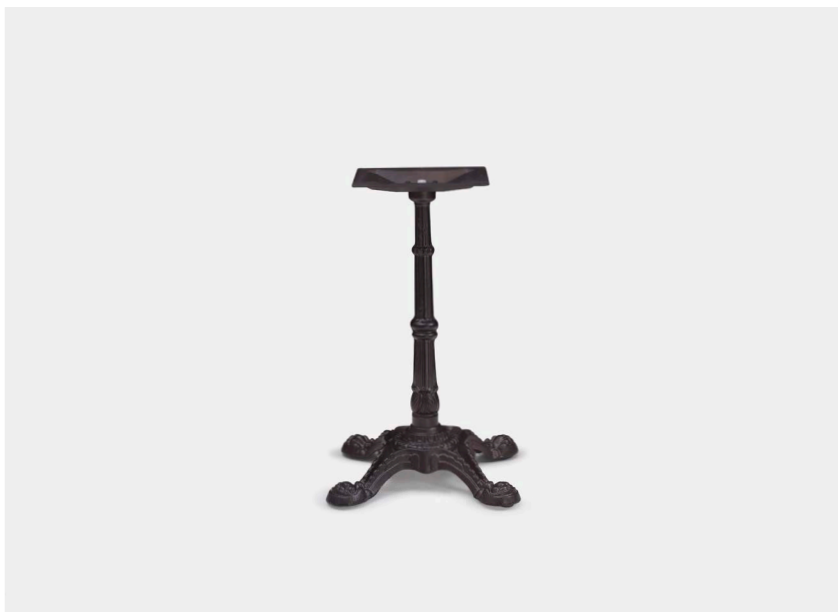

Key Features

- 01
Cast iron base
- 02
Adjustable feet
- 03
Additional powder coat colours available on request

Cafe

This cast iron Cafe base features intricate detailing to bring personality and charm to your cafe or restaurant. A gloss black powder coat finish tops off this classic look and the adjustable feet make it both stylish and practical.

<u>Made from</u>	Cast iron base with adjustable feet
<u>Finishes</u>	Stocked in black powder coat Additional powder coat colours available on request
<u>Standard sizes</u>	560 round - 720h
<u>Application</u>	Indoor use
<u>Warranty</u>	3 year commercial warranty
<u>Lead time</u>	Stocked - 3 to 4 weeks
<u>Origin</u>	China