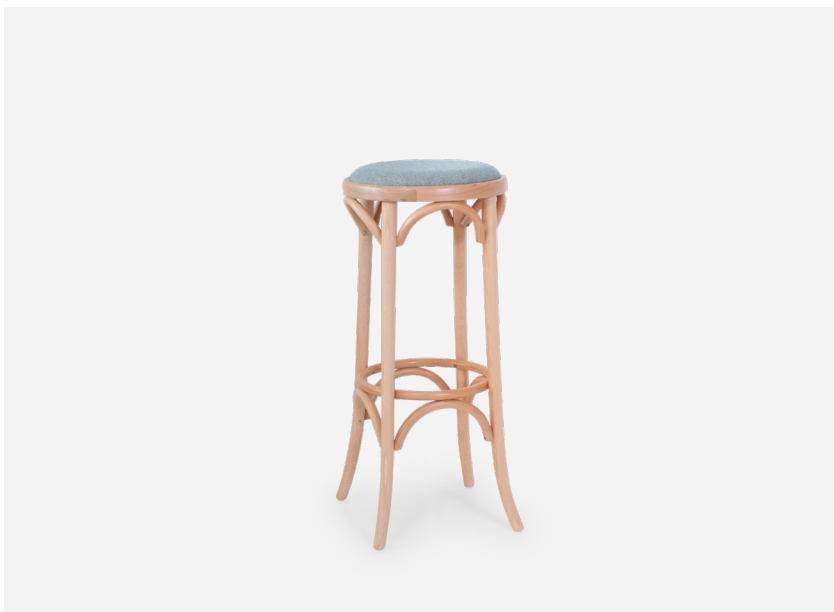

Key Features

- 01
Made in Poland, finished in NZ by Harrows
- 02
Stained or painted in colour of choice
- 03
Optional seat pad in fabric of choice
- 04
FSC® Certified European Beech

Hoop

HOOP STOOL

A classic European bentwood barstool, the Hoop Stool is finished here in New Zealand with your choice of stain or paint, as well as upholstery options giving endless design possibilities. Lightweight and robust. The Hoop Collection also includes a stool with back, dining chairs and armchair.

<u>Made from</u>	European Beech
<u>Finishes</u>	Stained or painted in any colour Two-tone or antique paint options Upholstered seat pad in any fabric 0.45 l/m per 3 stools required Beading and edge trims available
<u>Dimensions</u>	610h x 370w x 370d 800h x 370w x 370d
<u>Application</u>	Indoor use
<u>Warranty</u>	3 year commercial warranty
<u>Lead time</u>	Finished to order - 4 to 6 weeks
<u>Origin</u>	Poland
<u>Certification</u>	FSC® Certified