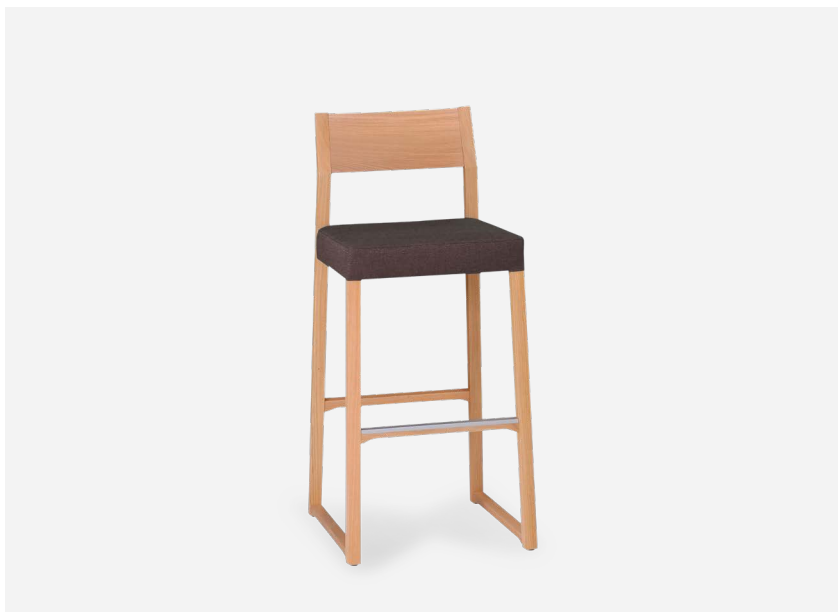

Key Features

- 01  
Made in Italy, Finished in NZ
- 02  
Generous in size
- 03  
Upholstered in fabric of choice
- 04  
European Oak accents stained in colour of choice

Linea

Exuding style, class and refinement the Linea Collection is exemplary of quality Italian furniture design. The sleek geometric lines are softened with a cushioned seat pad finished in your selection of fabric. The solid European Beech frame and upholstered seat are finished in New Zealand to offer customised options for stains and fabrics.

<u>Made from</u>	European Oak
<u>Finishes</u>	Stained in any colour Upholstered in any fabric
<u>Dimensions</u>	1030h x 470w x 510d Seat 760h
<u>Application</u>	Indoor use
<u>Warranty</u>	3 year commercial warranty
<u>Lead time</u>	Finished to order - 4 to 6 weeks
<u>Origin</u>	Italy
<u>Certification</u>	FSC® Certified