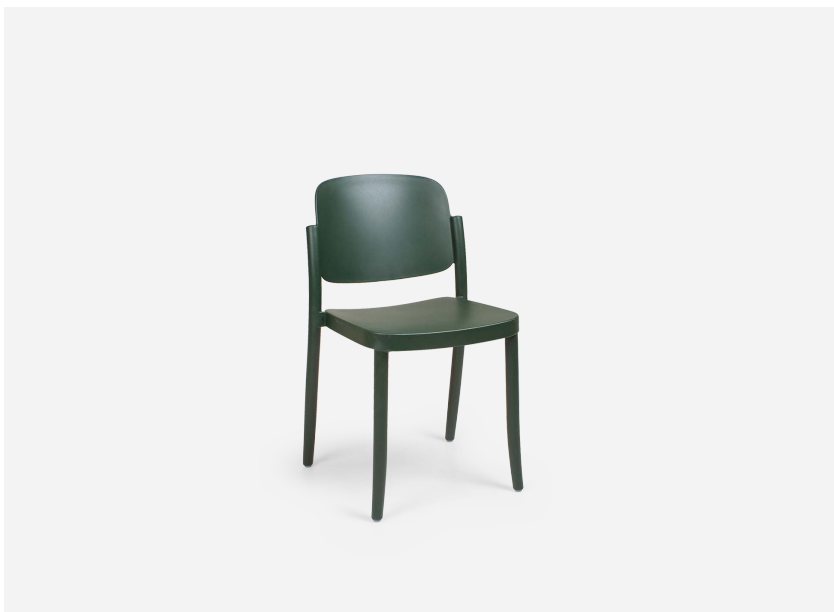

Key Features

- 01
Designed in Italy by Jun Yasumoto
- 02
Stackable Cup to 6 high
- 03
Wide range of colours
- 04
Indoor and outdoor use
- 05
Lightweight and Mobile

Piazza

PIAZZA CHAIR

The Piazza Chair combines classic seating design with modern construction. Modeled off the coffeehouse chair of the 1920s, this design can bring hard-to-find elegance and class to your outdoor area.

<u>Made from</u>	Polypropylene
<u>Finishes</u>	White, Black, Sand, Warm Grey, Brown, Dark Red, Dark Green
<u>Dimensions</u>	790h x 490w x 500d Seat 460h
<u>Stacking</u>	Up to 6 high
<u>Application</u>	Indoor and outdoor use
<u>Warranty</u>	3 year commercial warranty
<u>Lead time</u>	Stocked - 3 to 4 weeks
<u>Origin</u>	Designed in Italy, manufactured in China
<u>Designer</u>	Jun Yasumoto
<u>Certification</u>	Piazza Chair in Sand made from 100% recycled material