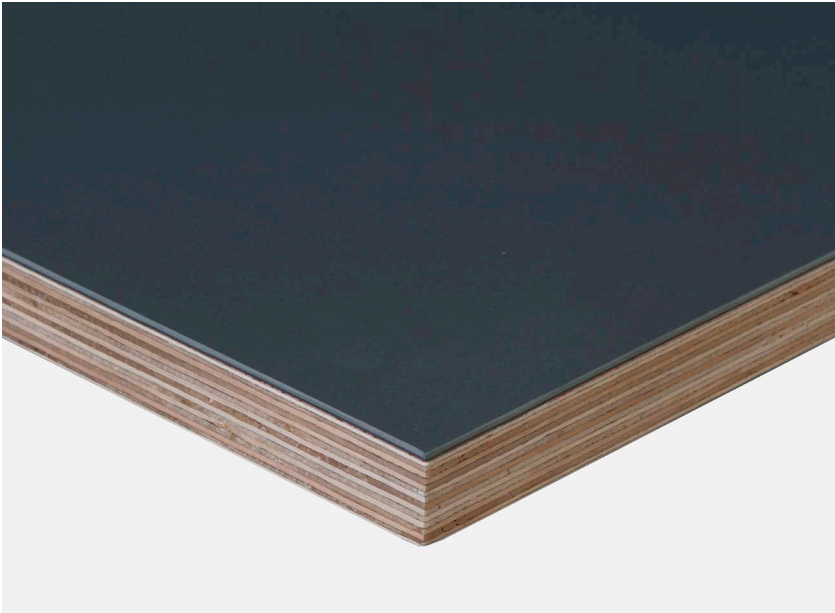

Key Features

- 01  
20 colour choices available
- 02  
Exposed ply edge detail
- 03  
Soft texture finish

# Tactus

The Tactus Table Top is an exciting innovation for the commercial industry. The natural linoleum surface is elegant and durable, radiating high quality and finesse. Its matt surface and warm, soft texture makes it ideal for busy restaurants or office cafeterias.

<u>Made from</u>	Furniture linoleum 25mm mounted on ply
<u>Finishes</u>	Choice of over 20 vinyl colours
<u>Standard sizes</u>	700 round 800 round 600 x 700 600 x 800 700 x 700 800 x 800 1200 x 800 Additional sizes available on request
<u>Edge Profile</u>	Square Edge Aris as standard
<u>Application</u>	Indoor use
<u>Warranty</u>	3 year commercial warranty
<u>Lead time</u>	Made to order - 4 to 6 weeks
<u>Origin</u>	New Zealand
<u>Designer</u>	Harrows