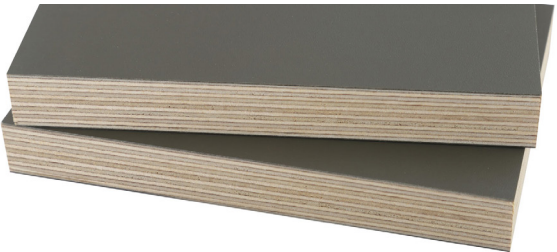

White - 24mm or 18mm

Denim - 18mm only

Porcelain - 24mm or 18mm

Saffron - 18mm only

Taupe Grey - 24mm or 18mm

Wasabi - 18mm only

Stone Grey - 24mm or 18mm

Lava - 24mm or 18mm

Black - 24mm or 18mm

HPL ON BIRCH PLY

Colours are indicative only
24mm HPL for Poise & Boundary Tables
18mm HPL for Stem & Poise Occasional only

HARROWS.CO.NZ | sales@harrows.co.nz | 0800 142 233

HARROWS