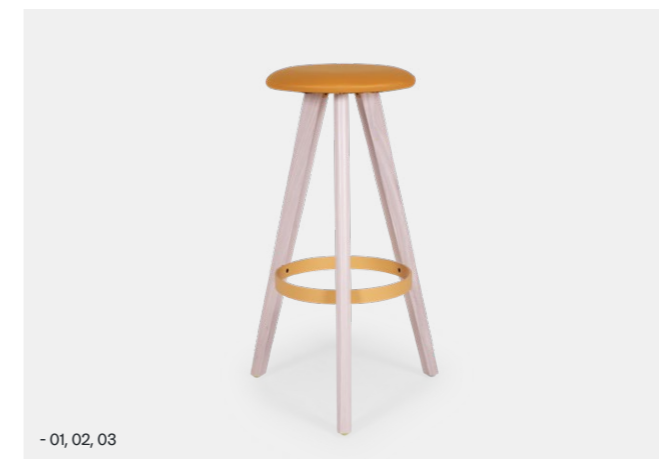

- 04

- 01, 02, 03