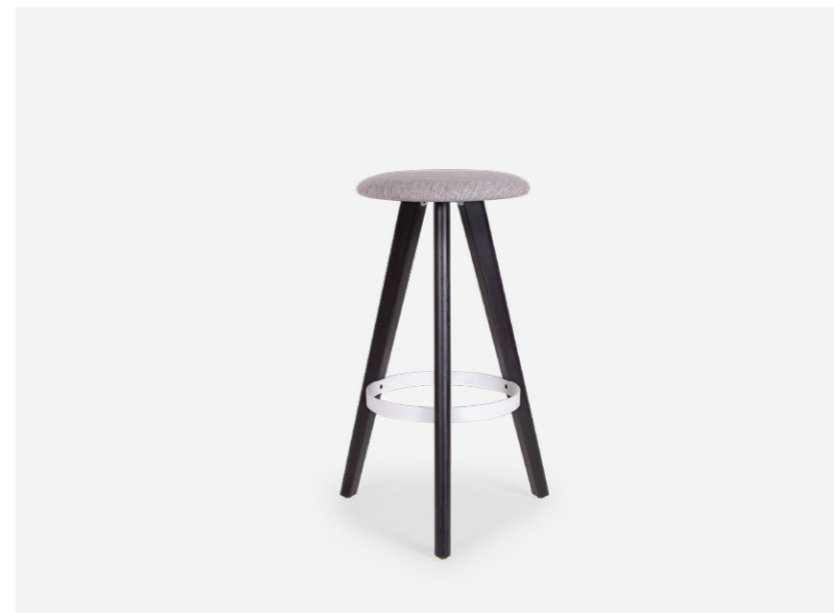

TREY STOOL

Harrows

CRAFTED FOR CONNECTION

HARROWS.CO.NZ

Crafted for
connection.

Introducing Trey

Let the Trey Stool play a starring role in your fitout. Designed and manufactured by the team at Harrows, the delicately tapered tripod style legs create a lightweight look while bound with a footring, creating a perfect tension between steel and timber elements.

Personalise each element with your own colours and finishes to inject life and personality into your workspace or social space.

Thoughtfully
crafted for
shared spaces.

Solid Timber

Crafted in New Zealand from solid American Ash, the Trey Stool offers strength, durability, and a natural timber aesthetic.

Tripod Style

Designed with delicately tapered tripod legs, this stool achieves a lightweight, refined look while maintaining stability and support.

Footring

The stool legs are securely bound by a steel footring, reinforcing stability while providing a comfortable resting place for your feet, powder coated any colour.

Trey

Let the Trey Stool play a starring role in your fitout. Designed and manufactured by the team at Harrows, the delicately tapered tripod style legs create a lightweight look while bound with a footring, creating a perfect tension between steel and timber elements. Personalise each element with your own colours and finishes to inject life and personality into your workspace or social space.