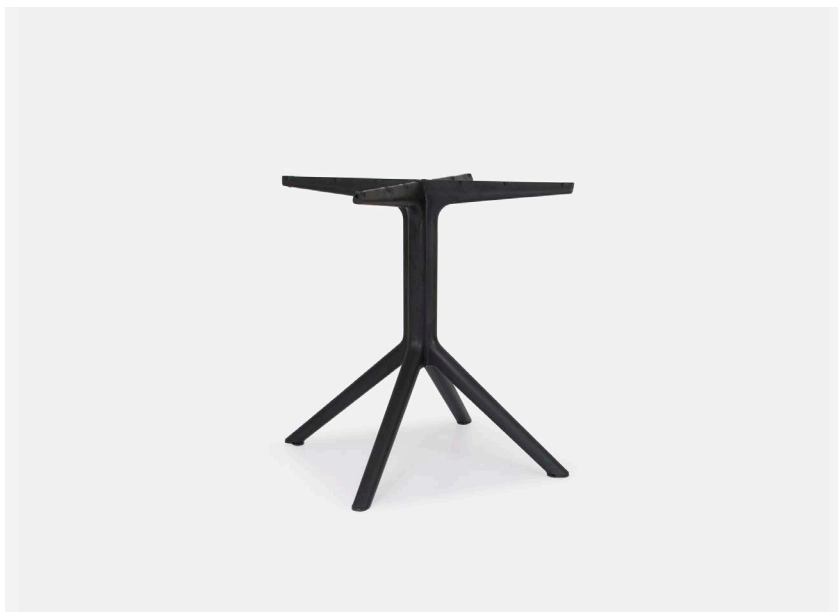

Key Features

- 01
Designed for outdoor use
- 02
Legs design to provide extra stability
- 03
Adjustable feet

Sky

The Sky Table Base is designed for the outdoors. Made from durable weather-resistant resin, this is a base that will never unravel, rust or decay. Its classic black finish has the metallic shine of a metal base, without the promise of deteriorating like one. With a sturdy centre pole and splayed legs providing additional stability and adjustable feet.

<u>Made from</u>	Moulded resin with adjustable feet
<u>Finishes</u>	Stocked in Metallic Black
<u>Dimensions</u>	800mm round 730mmh
<u>Application</u>	Indoor or Outdoor use
<u>Warranty</u>	3 year commercial warranty
<u>Lead time</u>	Stocked - 3 to 4 weeks
<u>Origin</u>	Turkey