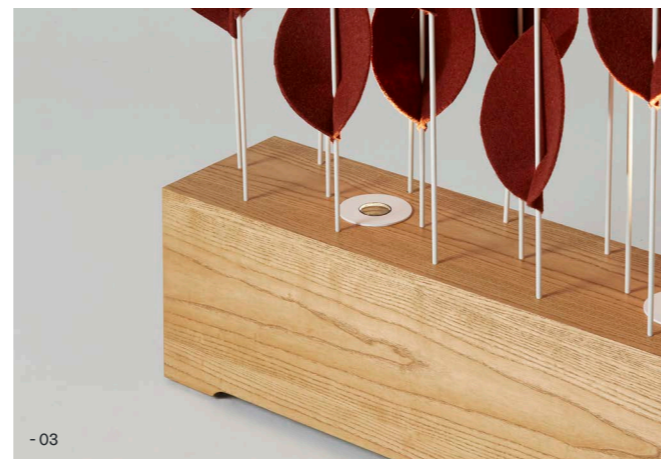

HEDGEROW

Harrows

CRAFTED FOR CONNECTION

[HARROWS.CO.NZ](https://harrows.co.nz)

Crafted for
connection.

Introducing Hedgerow

Shape and define your workspace with the versatile and vibrant Hedgerow acoustic divider. Crafted from layers of felt leaves in smooth ombré gradients, it creates private, distraction-free zones where employees can focus and work comfortably. With no need for complex design or installation, these lightweight partitions offer a cost-effective and creative solution to dividing spaces.

Inspired by nature's seasonal shifts, the Hedgerow comes in red, green, and blue colourways. The sturdy yet lightweight timber base can be stained to your preferred colour, and optional integrated lighting is available. Bring the beauty of the outdoors into your workplace with Hedgerow.

- 03

- 04

- 05

Key Features

- 01
NZ designed, NZ made
- 02
Flexible zoning solution
- 03
Acoustic felt leaves
- 04
Three colourway options

Hedgerow

Soften noise and create zones within your space by using this versatile and colourful acoustic divider. Made from layers of felt leaves arranged in smooth ombré colourways, the Hedgerow creates a private, self-controlled area where employees can comfortably work distraction-free.

<u>Made from</u>	Fiberglass rods with felt leaves Ash veneer base
<u>Finishes</u>	Leaves available in three colourways Base stained any standard colour Integrated lighting on request
<u>Dimensions</u>	1800h x 840w x 210d
<u>Application</u>	Indoor use
<u>Warranty</u>	5 year commercial warranty
<u>Lead time</u>	Made to order - 4 to 6 weeks
<u>Origin</u>	New Zealand
<u>Designer</u>	Harrows