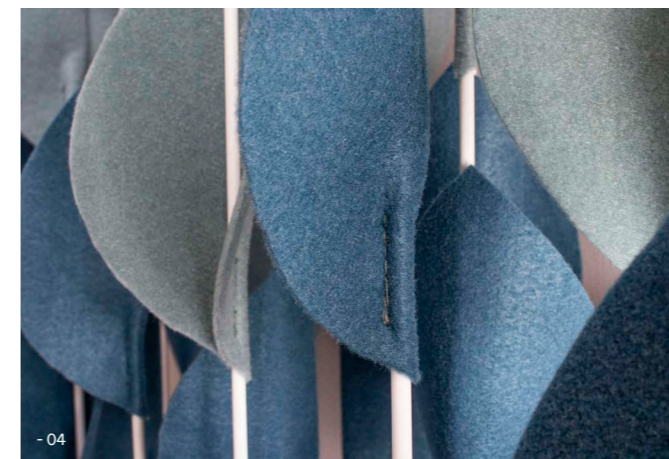

Creatively defining spaces.

- 01, 02.

Key Features

- 01 Available in three nature inspired colourways
- 02 Ash veneer base, stained in your choice of colour
- 03 Optional integrated lighting
- 04 Crafted with acoustic felt leaves for sound absorption
- 05 Lightweight and easily configurable

- 03

- 04

- 05

Key Features

- 01
NZ designed, NZ made
- 02
Flexible zoning solution
- 03
Acoustic felt leaves
- 04
Three colourway options

Hedgerow

Soften noise and create zones within your space by using this versatile and colourful acoustic divider. Made from layers of felt leaves arranged in smooth ombré colourways, the Hedgerow creates a private, self-controlled area where employees can comfortably work distraction-free.