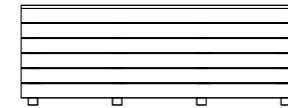

<u>Made from</u>	Treated Pine
<u>Finishes</u>	Stained in choice of 12 standard colours Upholstered squabs in choice of 16 colours
<u>Standard sizes</u>	600 / 1200 / 1800 x 600d Lowback 745h Highback 935h Seat 440h Matching bench seat & planter
<u>Application</u>	Outdoor use
<u>Warranty</u>	5 year commercial warranty
<u>Lead time</u>	Made to order - 6 to 8 weeks
<u>Origin</u>	New Zealand
<u>Designer</u>	Harrowes

Season Banquette

Lowback
600 x 600
1200 x 600
1800 x 600
745h
Seat 440h

Highback
600 x 600
1200 x 600
1800 x 600
935h
Seat 440h

Bench
600 x 600
1200 x 600
1800 x 600
Seat 440h

Season Planters

Lowback
600 x 340
600 x 600
1200 x 340
1800 x 340
630h

Highback
600 x 340
600 x 600
1200 x 340
1800 x 340
910h

Squab
450 x 450 x 50