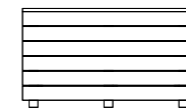

<u>Made from</u>	Treated Pine
<u>Finishes</u>	Stained in choice of 12 standard colours Upholstered squabs in choice of 16 colours
<u>Standard sizes</u>	600 / 1200 / 1800 x 600d Lowback 745h Highback 935h Seat 440h Matching bench seat & planter
<u>Application</u>	Outdoor use
<u>Warranty</u>	5 year commercial warranty
<u>Lead time</u>	Made to order - 6 to 8 weeks
<u>Origin</u>	New Zealand
<u>Designer</u>	Harrowes

Season Banquette

Lowback
600 x 600
1200 x 600
1800 x 600
745h
Seat 440h

Highback
600 x 600
1200 x 600
1800 x 600
935h
Seat 440h

Bench
600 x 600
1200 x 600
1800 x 600
Seat 440h

Season Planters

Lowback
600 x 340
600 x 600
1200 x 340
1800 x 340
630h

Highback
600 x 340
600 x 600
1200 x 340
1800 x 340
910h

Squab
450 x 450 x 50