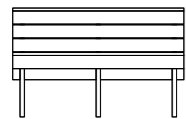

Design that
feels open and
connected.

- 01, 02, 03, 04

Key Features

- 01 Season can be arranged in multiple ways to suit your space
- 02 Matching planter boxes available in a range of sizes
- 03 Highback option at 935mm for added privacy and support
- 04 Optional squabs upholstered in Sunbrella outdoor fabric
- 05 Low back option at 745mm for a more open feel
- 06 Crafted from pine and finished in your choice of 12 outdoor stain colours

- 04

- 05

- 06

Key Features

- 01
NZ designed, NZ made
- 02
Upholstered squabs
- 03
Outdoor use
- 04
12 stain options
- 05
Freestanding design

Season

Season gives you flexibility and freedom through the ability to create configurations to suit your space. The slatted timber and free-standing design creates a feeling of openness, while the ability to configure can subtly divide your area and create privacy for its users.

<u>Made from</u>	Treated Pine
<u>Finishes</u>	Stained in choice of 12 standard colours Upholstered squabs in choice of 16 colours
<u>Standard sizes</u>	600 / 1200 / 1800 x 600d Lowback 745h Highback 935h Seat 440h Matching bench seat & planter
<u>Application</u>	Outdoor use
<u>Warranty</u>	5 year commercial warranty
<u>Lead time</u>	Made to order - 6 to 8 weeks
<u>Origin</u>	New Zealand
<u>Designer</u>	Harrowes

Season Banquette

Lowback
600 x 600
1200 x 600
1800 x 600
745h
Seat 440h

Highback
600 x 600
1200 x 600
1800 x 600
935h
Seat 440h

Bench
600 x 600
1200 x 600
1800 x 600
Seat 440h

Season Planters

Lowback
600 x 340
600 x 600
1200 x 340
1800 x 340
630h