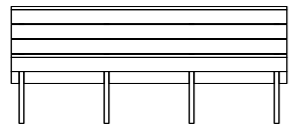

Design that
feels open and
connected.

- 01, 02, 03, 04

Key Features

- 01 Season can be arranged in multiple ways to suit your space
- 02 Matching planter boxes available in a range of sizes
- 03 Highback option at 935mm for added privacy and support
- 04 Optional squabs upholstered in Sunbrella outdoor fabric
- 05 Low back option at 745mm for a more open feel
- 06 Crafted from pine and finished in your choice of 12 outdoor stain colours

- 04

- 05

- 06

Key Features

- 01
NZ designed, NZ made
- 02
Upholstered squabs
- 03
Outdoor use
- 04
12 stain options
- 05
Freestanding design

Season

Season gives you flexibility and freedom through the ability to create configurations to suit your space. The slatted timber and free-standing design creates a feeling of openness, while the ability to configure can subtly divide your area and create privacy for its users.

<u>Made from</u>	Treated Pine
<u>Finishes</u>	Stained in choice of 12 standard colours Upholstered squabs in choice of 16 colours
<u>Standard sizes</u>	600 / 1200 / 1800 x 600d Lowback 745h Highback 935h Seat 440h Matching bench seat & planter
<u>Application</u>	Outdoor use
<u>Warranty</u>	5 year commercial warranty
<u>Lead time</u>	Made to order - 6 to 8 weeks
<u>Origin</u>	New Zealand
<u>Designer</u>	Harrowes

Season Banquette

Lowback
600 x 600
1200 x 600
1800 x 600
745h
Seat 440h

Highback
600 x 600
1200 x 600
1800 x 600
935h
Seat 440h

Bench
600 x 600
1200 x 600
1800 x 600
Seat 440h

Season Planters

Lowback
600 x 340
600 x 600
1200 x 340
1800 x 340
630h