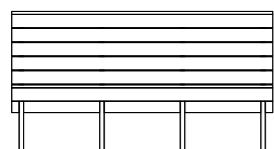

<u>Made from</u>	Treated Pine
<u>Finishes</u>	Stained in choice of 12 standard colours Upholstered squabs in choice of 16 colours
<u>Standard sizes</u>	600 / 1200 / 1800 x 600d Lowback 745h Highback 935h Seat 440h Matching bench seat & planter
<u>Application</u>	Outdoor use
<u>Warranty</u>	5 year commercial warranty
<u>Lead time</u>	Made to order - 6 to 8 weeks
<u>Origin</u>	New Zealand
<u>Designer</u>	Harrowes

Season Banquette

Lowback
600 x 600
1200 x 600
1800 x 600
745h
Seat 440h

Highback
600 x 600
1200 x 600
1800 x 600
935h
Seat 440h

Bench
600 x 600
1200 x 600
1800 x 600
Seat 440h

Season Planters

Lowback
600 x 340
600 x 600
1200 x 340
1800 x 340
630h

Highback
600 x 340
600 x 600
1200 x 340
1800 x 340
910h

Squab
450 x 450 x 50