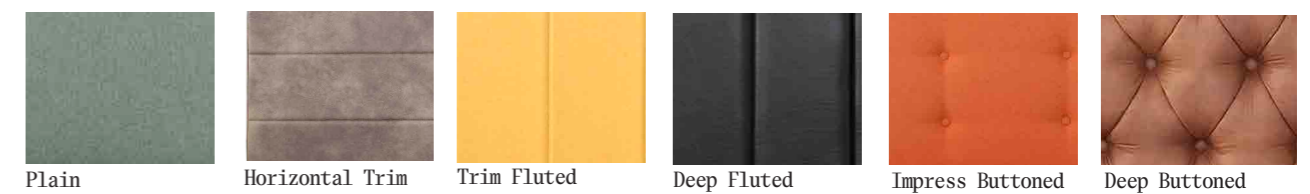

Banquette Kickpiece

Finish inspiration

Our inhouse manufacturing gives you as the designer an exceptional degree of creative control.

Kickpiece material options

Choose material then finish

Ash Veneer or Birch Ply

Stained in colour of choice - ash pictured

Outdoor Timber Stain colour options

Pictured on treated pine

Banquette Upholstery

Finish inspiration

Stitching detail options

Fabric or leather

Edging detail options