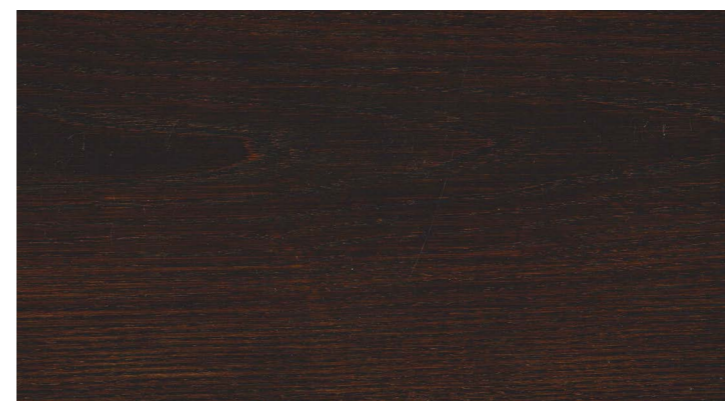

Timber Stain Colours

Pictured on American Ash

Clear

Oak

Antique Clear

Whitewash

Ghost

Sand

Putty

3/4 Walnut

Smoke

Carbon

Dark Oak

Eclipse