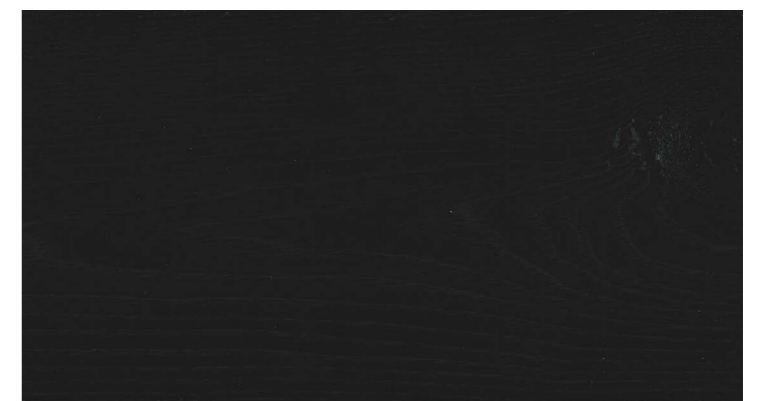

Timber Stain Colours

Pictured on American Ash

Clear

Oak

Antique Clear

Whitewash

Ghost

Sand

Putty

3/4 Walnut

Smoke

Carbon

Dark Oak

Eclipse