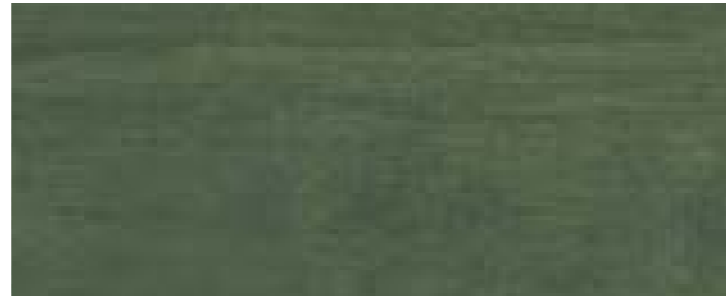

Outdoor Timber Stain Colours

Pictured on treated pine

Pickled Bluewood

Rangitoto

Riverstone

Skywater

Timberland

Totem Pole