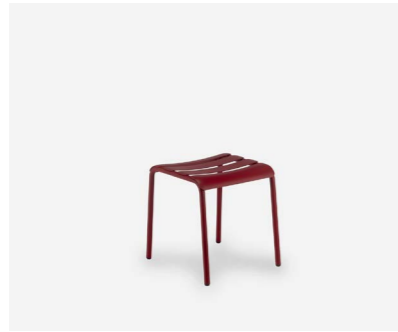

Piazza Chair

Maya Chair

Joi Twenty Chair

C1 Chair Slatted

C1 Chair

Stecca Chair

Villa Armchair

Villa Chair

Cadrea Chair

Bench Seating

Choose your:
profile
height
length
fabric
style
stitching
finishes

Outdoor Bench Seating

Slab Outdoor Bench Seat

Season Outdoor Bench Seat

Fold Bench Seat

Extant Bench Seat

Indoor Bench Seating

Diamond Bench Seat

Fero Bench Seat

Slab Bench Seat

Stools

Stools

Choose your:
style
stain
paint
powder coat
upholstery

Stecca Stool 450

Karaka Stool

Arc Stool 450

Arc Stool 650

Arc Stool 750

Fero Stool 450

Fero Stool 650

Fero Stool 750

Apex Stool