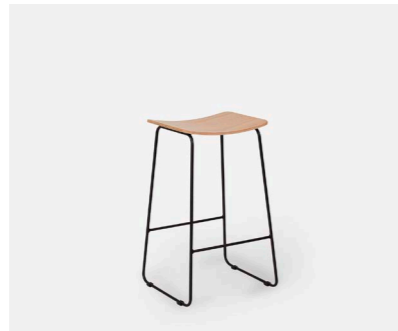

Cadrea Chair

Bench Seating

Choose your:
profile
height
length
fabric
style
stitching
finishes

Outdoor Bench Seating

Slab Outdoor Bench Seat

Season Outdoor Bench Seat

Fold Bench Seat

Extant Bench Seat

Indoor Bench Seating

Diamond Bench Seat

Fero Bench Seat

Slab Bench Seat

Stools

Stools

Choose your:
style
stain
paint
powder coat
upholstery

Stecca Stool 450

Karaka Stool

Arc Stool 450

Arc Stool 650

Arc Stool 750

Fero Stool 450

Fero Stool 650

Fero Stool 750

Apex Stool

Trey Stool

Diamond Stool 450H

Ease Stool 450

Ease Stool 650

Ease Stool 750

Colorado Round Stool

Hoop Stool

Pola Stool