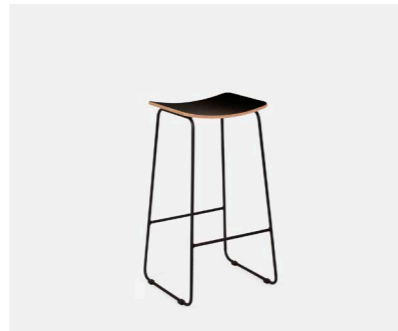

Indoor Bench Seating

Diamond Bench Seat

Fero Bench Seat

Slab Bench Seat

Stools

Stools

Choose your:
style
stain
paint
powder coat
upholstery

Stecca Stool 450

Karaka Stool

Arc Stool 450

Arc Stool 650

Arc Stool 750

Fero Stool 450

Fero Stool 650

Fero Stool 750

Apex Stool

Trey Stool

Diamond Stool 450H

Ease Stool 450

Ease Stool 650

Ease Stool 750

Colorado Round Stool

Hoop Stool

Pola Stool

Astro Stool 450

Astro Stool 650

Astro Stool 750

Mode Stool 450

Mode Stool 650

Mode Stool 750

Stools with back

Choose your:
style
stain
paint
powder coat
upholstery