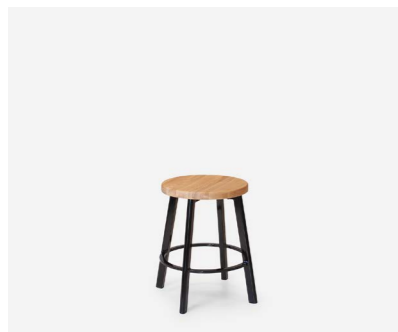

Indoor Bench Seating

Diamond Bench Seat

Fero Bench Seat

Slab Bench Seat

Stools

Stools

Choose your:
style
stain
paint
powder coat
upholstery

Stecca Stool 450

Karaka Stool

Arc Stool 450

Arc Stool 650

Arc Stool 750

Fero Stool 450

Fero Stool 650

Fero Stool 750

Apex Stool

Trey Stool

Diamond Stool 450H

Ease Stool 450

Ease Stool 650

Ease Stool 750

Colorado Round Stool

Hoop Stool

Pola Stool

Astro Stool 450

Astro Stool 650

Astro Stool 750

Mode Stool 450

Mode Stool 650

Mode Stool 750

Stools with back

Choose your:
style
stain
paint
powder coat
upholstery