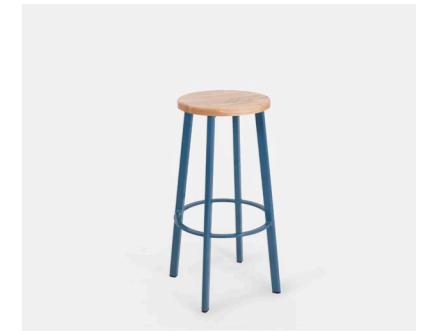

Choose your:
style
finish
powder coat

Stecca Stool 450

Stecca Stool

Villa Stool

Astro Stool 450

Astro Stool 650

Astro Stool 750

Cadrea Stool

Piazza Stool

Maya Stool

Extant Stool 750

Extant Stool 650

Extant Stool 450

Tables

CRAFTED FOR CONNECTION

HARROWS.CO.NZ