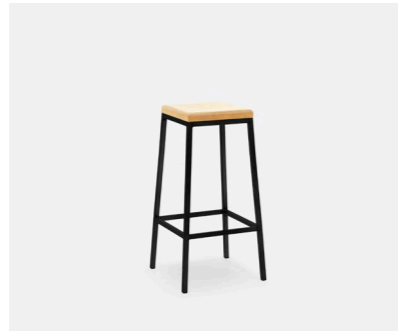

Indoor Bench Seating

Diamond Bench Seat

Fero Bench Seat

Slab Bench Seat

Stools

Stools

Choose your:
style
stain
paint
powder coat
upholstery

Stecca Stool 450

Karaka Stool

Arc Stool 450

Arc Stool 650

Arc Stool 750

Fero Stool 450

Fero Stool 650

Fero Stool 750

Apex Stool

Trey Stool

Diamond Stool 450H

Ease Stool 450

Ease Stool 650

Ease Stool 750

Colorado Round Stool

Hoop Stool

Pola Stool