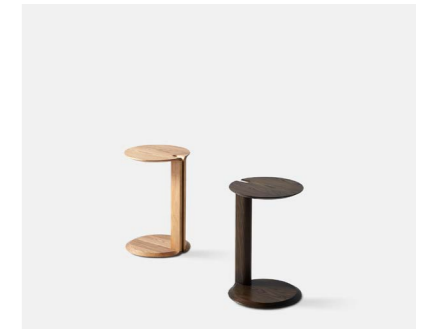

Adroit Lounge 2 Seater

Adroit Lounge 3 Seater

Adroit Lounge Taper Leg

Adroit Lounge Ash Base

Adroit Lounge Sled

Adroit Studio 2 Seater

Adroit Studio 3 Seater

Adroit Studio Taper Leg

Adroit Studio Ash Base

Adroit Studio Sled

Occasional

Choose your:
style
stain
paint
powder coat
size

Pillar Table

Halo Occasional

Leaf Lamp Series

Ikon Nesting Occasional

Ikon Occasional

Dowel Occasional

Dowel Side Table

Waterfall Laptop Table

Poise Occasional

Poise Timber Occasional

Stem Occasional

Stem Timber Occasional