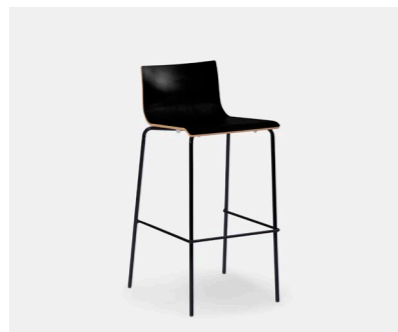

Astro Stool 450

Astro Stool 650

Astro Stool 750

Mode Stool 450

Mode Stool 650

Mode Stool 750

Stools with back

Choose your:
style
stain
paint
powder coat
upholstery

Catifa 46 Stool

Arc Stool with Back 750

Arc Stool with Back 650

Stecca Stool

Villa Stool

Piazza Stool

Ginger Stool

Da Vinci Stool

Babar Stool

Met Stool - Beech Veneer

Met Stool - HPL

Met Stool - Upholstered

Cocktail Stool

Hoop Stool with Back

Karakas Stool

Outdoor Stools