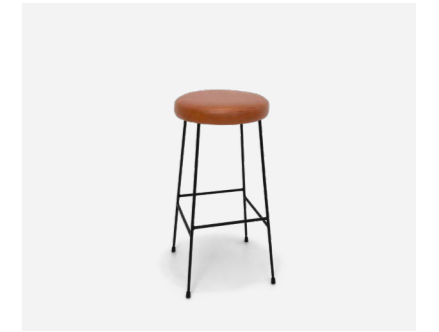

Piazza Chair

Maya Chair

Joi Twenty Chair

C1 Chair Slatted

C1 Chair

Stecca Chair

Villa Armchair

Villa Chair

Cadrea Chair

Bench Seating

Choose your:
profile
height
length
fabric
style
stitching
finishes

Outdoor Bench Seating

Slab Outdoor Bench Seat

Season Outdoor Bench Seat

Fold Bench Seat

Extant Bench Seat

Indoor Bench Seating

Diamond Bench Seat

Fero Bench Seat

Slab Bench Seat

Stools

Stools

Choose your:
style
stain
paint
powder coat
upholstery

Stecca Stool 450

Karaka Stool

Arc Stool 450

Arc Stool 650

Arc Stool 750

Fero Stool 450

Fero Stool 650

Fero Stool 750

Apex Stool