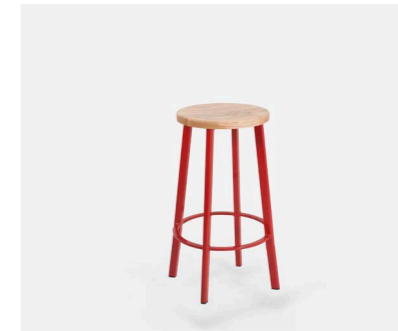

Choose your:
style
finish
powder coat

Stecca Stool 450

Stecca Stool

Villa Stool

Astro Stool 450

Astro Stool 650

Astro Stool 750

Cadrea Stool

Piazza Stool

Maya Stool

Extant Stool 750

Extant Stool 650

Extant Stool 450

Tables

CRAFTED FOR CONNECTION

HARROWS.CO.NZ