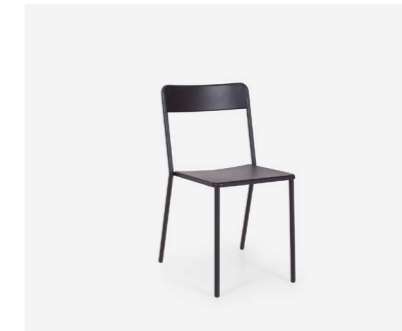

Kinesit Chair

Brek Chair

Meg Chair

Annette Chair

Outdoor Chairs

Outo Chair

Joi Twenty-Four Chair

Juno 02 Chair

Piazza Chair

Maya Chair

Joi Twenty Chair

C1 Chair Slatted

C1 Chair

Stecca Chair

Villa Armchair

Villa Chair

Cadrea Chair

Bench Seating

Choose your:
profile
height
length
fabric
style
stitching
finishes

Outdoor Bench Seating

Slab Outdoor Bench Seat

Season Outdoor Bench Seat

Fold Bench Seat

Extant Bench Seat

Indoor Bench Seating

Diamond Bench Seat

Fero Bench Seat

Slab Bench Seat

Stools

Stools

Choose your:
style
stain
paint
powder coat
upholstery

Stecca Stool 450