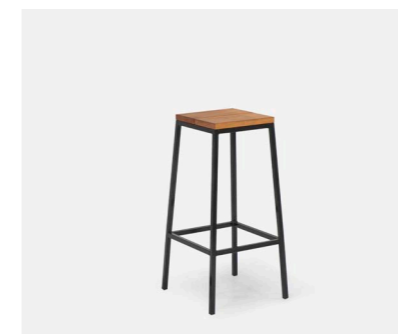

Choose your:
style
finish
powder coat

Stecca Stool 450

Stecca Stool

Villa Stool

Astro Stool 450

Astro Stool 650

Astro Stool 750

Cadrea Stool

Piazza Stool

Maya Stool

Extant Stool 750

Extant Stool 650

Extant Stool 450

Tables

CRAFTED FOR CONNECTION

HARROWS.CO.NZ