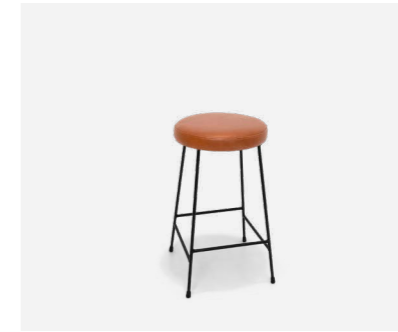

Piazza Chair

Maya Chair

Joi Twenty Chair

C1 Chair Slatted

C1 Chair

Stecca Chair

Villa Armchair

Villa Chair

Cadrea Chair

Bench Seating

Choose your:
profile
height
length
fabric
style
stitching
finishes

Outdoor Bench Seating

Slab Outdoor Bench Seat

Season Outdoor Bench Seat

Fold Bench Seat

Extant Bench Seat

Indoor Bench Seating

Diamond Bench Seat

Fero Bench Seat

Slab Bench Seat

Stools

Stools

Choose your:
style
stain
paint
powder coat
upholstery

Stecca Stool 450

Karaka Stool

Arc Stool 450

Arc Stool 650

Arc Stool 750

Fero Stool 450

Fero Stool 650

Fero Stool 750

Apex Stool