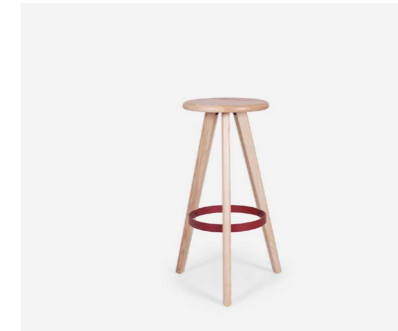

Indoor Bench Seating

Diamond Bench Seat

Fero Bench Seat

Slab Bench Seat

Stools

Stools

Choose your:
style
stain
paint
powder coat
upholstery

Stecca Stool 450

Karaka Stool

Arc Stool 450

Arc Stool 650

Arc Stool 750

Fero Stool 450

Fero Stool 650

Fero Stool 750

Apex Stool

Trey Stool

Diamond Stool 450H

Ease Stool 450

Ease Stool 650

Ease Stool 750

Colorado Round Stool

Hoop Stool

Pola Stool