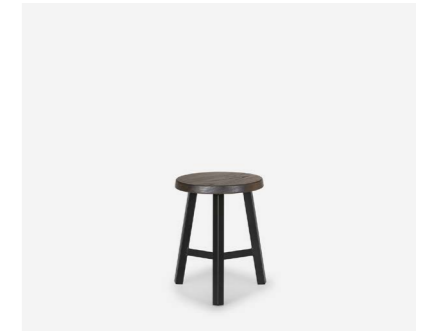

Indoor Bench Seating

Diamond Bench Seat

Fero Bench Seat

Slab Bench Seat

Stools

Stools

Choose your:
style
stain
paint
powder coat
upholstery

Stecca Stool 450

Karaka Stool

Arc Stool 450

Arc Stool 650

Arc Stool 750

Fero Stool 450

Fero Stool 650

Fero Stool 750

Apex Stool

Trey Stool

Diamond Stool 450H

Ease Stool 450

Ease Stool 650

Ease Stool 750

Colorado Round Stool

Hoop Stool

Pola Stool