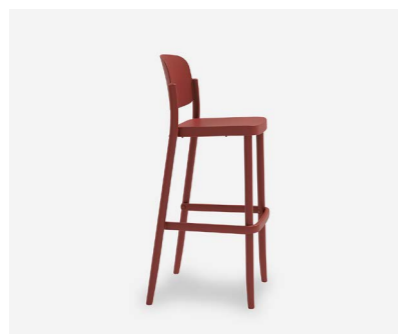

Choose your:
style
finish
powder coat

Stecca Stool 450

Stecca Stool

Villa Stool

Astro Stool 450

Astro Stool 650

Astro Stool 750

Cadrea Stool

Piazza Stool

Maya Stool

Extant Stool 750

Extant Stool 650

Extant Stool 450

Tables

CRAFTED FOR CONNECTION

HARROWS.CO.NZ