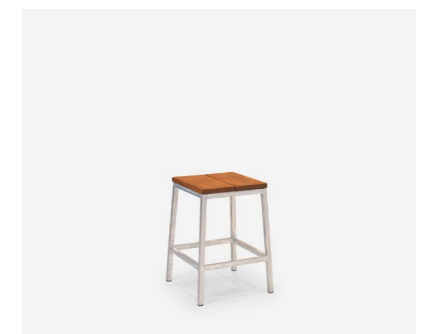

Choose your:
style
finish
powder coat

Stecca Stool 450

Stecca Stool

Villa Stool

Astro Stool 450

Astro Stool 650

Astro Stool 750

Cadrea Stool

Piazza Stool

Maya Stool

Extant Stool 750

Extant Stool 650

Extant Stool 450

Tables

CRAFTED FOR CONNECTION

HARROWS.CO.NZ

HARROWS.CO.NZ

Table Tops

Choose your:
material
colour
size
edge profile
finishes
base

Outdoor

Maddox Table Top

Case Table Top

Motif Table Top

Teak Table Top