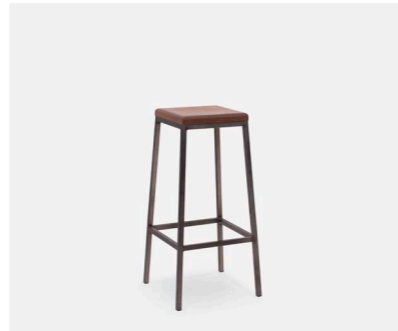

Indoor Bench Seating

Diamond Bench Seat

Fero Bench Seat

Slab Bench Seat

Stools

Stools

Choose your:
style
stain
paint
powder coat
upholstery

Stecca Stool 450

Karaka Stool

Arc Stool 450

Arc Stool 650

Arc Stool 750

Fero Stool 450

Fero Stool 650

Fero Stool 750

Apex Stool

Trey Stool

Diamond Stool 450H

Ease Stool 450

Ease Stool 650

Ease Stool 750

Colorado Round Stool

Hoop Stool

Pola Stool