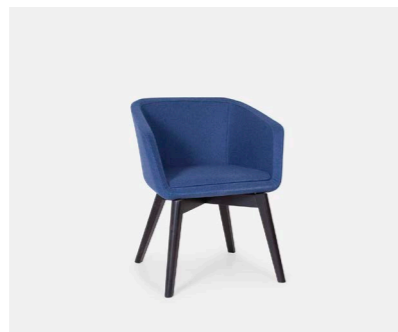

Cleo Armchair

Cleo Chair

Met Chair - Upholstered

Met Chair - Beech Veneer

Met Chair - HPL

Karaka Chair

Grado Chair

Grado Armchair

Fully Upholstered Chairs

Choose your:
style
stain
paint
upholstery

Catifa Up Chair

Cocktail Chair

Cocktail Armchair

Kinesit Met Chair

Jolly Chair

Jolly Chair

Kinesit Chair

Brek Chair

Meg Chair

Annette Chair

Outdoor Chairs

Outo Chair

Joi Twenty-Four Chair

Juno 02 Chair

Piazza Chair

Maya Chair

Joi Twenty Chair

C1 Chair Slatted

C1 Chair

Stecca Chair

Villa Armchair

Villa Chair