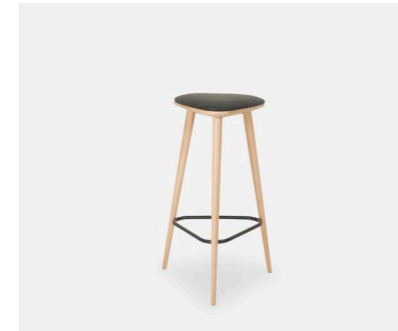

Indoor Bench Seating

Diamond Bench Seat

Fero Bench Seat

Slab Bench Seat

Stools

Stools

Choose your:
style
stain
paint
powder coat
upholstery

Stecca Stool 450

Karaka Stool

Arc Stool 450

Arc Stool 650

Arc Stool 750

Fero Stool 450

Fero Stool 650

Fero Stool 750

Apex Stool

Trey Stool

Diamond Stool 450H

Ease Stool 450

Ease Stool 650

Ease Stool 750

Colorado Round Stool

Hoop Stool

Pola Stool