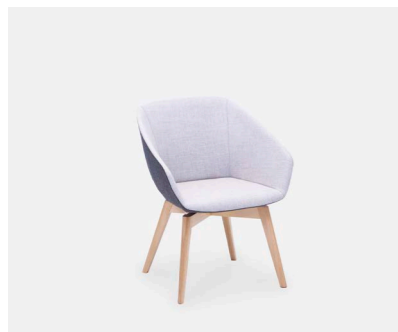

Cleo Armchair

Cleo Chair

Met Chair - Upholstered

Met Chair - Beech Veneer

Met Chair - HPL

Karaka Chair

Grado Chair

Grado Armchair

Fully Upholstered Chairs

Choose your:
style
stain
paint
upholstery

Catifa Up Chair

Cocktail Chair

Cocktail Armchair

Kinesit Met Chair

Jolly Chair

Jolly Chair

Kinesit Chair

Brek Chair

Meg Chair

Annette Chair

Outdoor Chairs

Outo Chair

Joi Twenty-Four Chair

Juno 02 Chair

Piazza Chair

Maya Chair

Joi Twenty Chair

C1 Chair Slatted

C1 Chair

Stecca Chair

Villa Armchair

Villa Chair