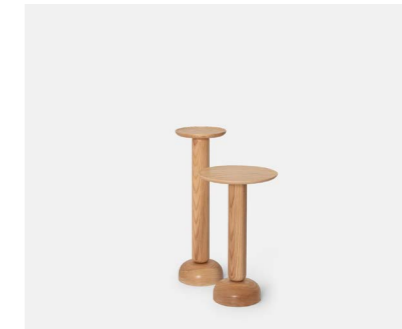

Adroit Lounge 2 Seater

Adroit Lounge 3 Seater

Adroit Lounge Taper Leg

Adroit Lounge Ash Base

Adroit Lounge Sled

Adroit Studio 2 Seater

Adroit Studio 3 Seater

Adroit Studio Taper Leg

Ikon Occasional

Dowel Occasional

Dowel Side Table

Waterfall Laptop Table

Poise Occasional

Poise Timber Occasional

Stem Occasional

Stem Timber Occasional