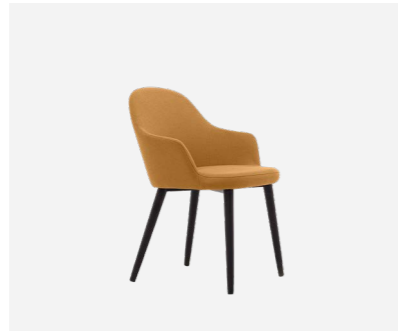

Pola Light Chair

Tari Chair

Hoop Chair

Hoop Armchair

Catifa 46 Chair

Daily 2 Armchair

Daily 1 Chair

Babar Chair

Cleo Armchair

Cleo Chair

Met Chair - Upholstered

Met Chair - Beech Veneer

Met Chair - HPL

Karaka Chair

Grado Chair

Grado Armchair

Fully Upholstered Chairs

Choose your:
style
stain
paint
upholstery

Catifa Up Chair

Cocktail Chair

Cocktail Armchair

Kinesit Met Chair

Jolly Chair

Jolly Chair

Kinesit Chair

Brek Chair

Meg Chair

Annette Chair

Outdoor Chairs

Outo Chair

Joi Twenty-Four Chair

Juno 02 Chair