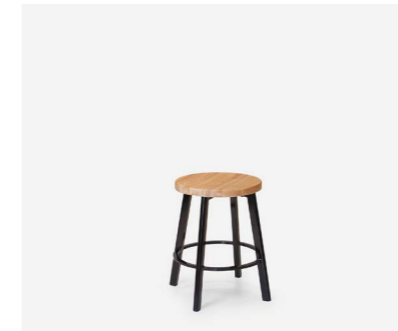

Babar Stool

Met Stool - Beech Veneer

Met Stool - HPL

Met Stool - Upholstered

Cocktail Stool

Hoop Stool with Back

Karakas Stool

Outdoor Stools

Choose your:
style
finish
powder coat

Stecca Stool 450

Stecca Stool

Villa Stool

Astro Stool 450

Astro Stool 650

Astro Stool 750

Cadrea Stool

Piazza Stool

Maya Stool

Extant Stool 750

Extant Stool 650

Extant Stool 450

Tables

CRAFTED FOR CONNECTION

HARROWS.CO.NZ