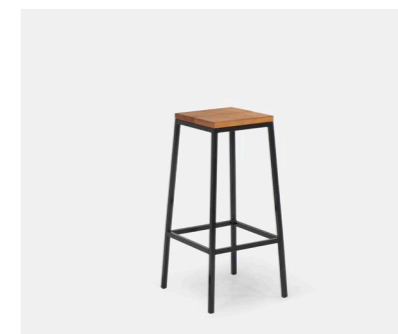

Choose your:
style
finish
powder coat

Stecca Stool 450

Stecca Stool

Villa Stool

Astro Stool 450

Astro Stool 650

Astro Stool 750

Cadrea Stool

Piazza Stool

Maya Stool

Extant Stool 750

Extant Stool 650

Extant Stool 450

Tables

CRAFTED FOR CONNECTION

HARROWS.CO.NZ