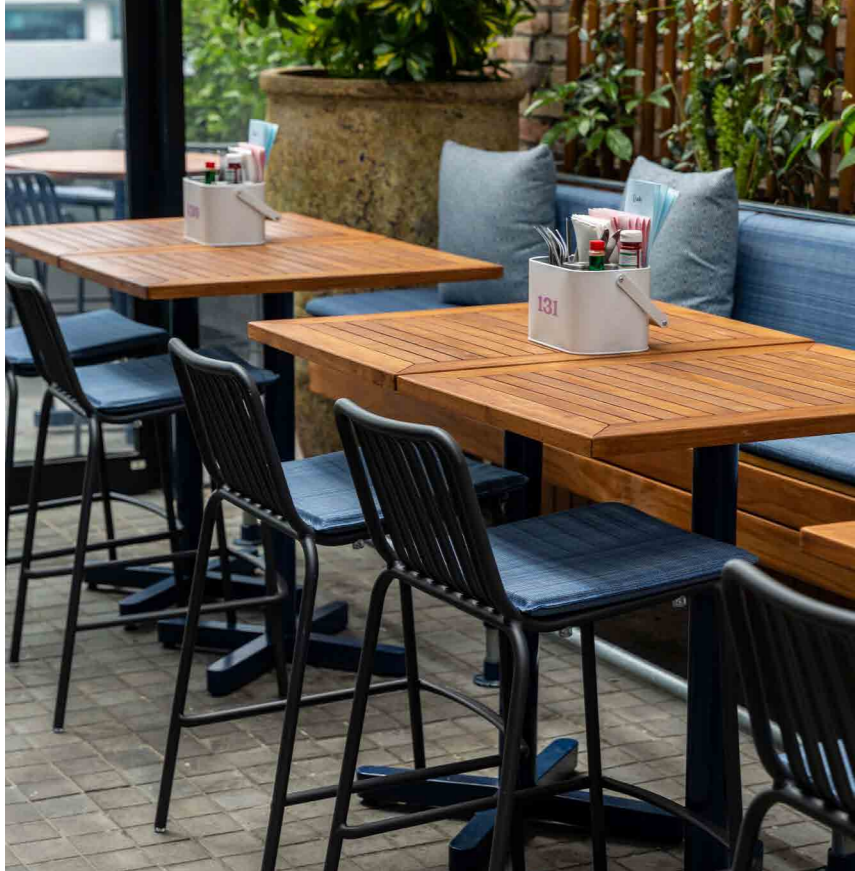

Mesa Worksurface - Accessories

-  Manufactured by Harrows in NZ
-  Power and data available
-  Range of top options
-  Powder coated in any colour

Pedestal Tables

An endless selection of tops and bases. Pedestal tables allow unobstructed access, and easy reconfiguration. With a vast array of top and base finish options, they are a practical and versatile way to inject colour and brand into an exceptionally functional furniture choice.