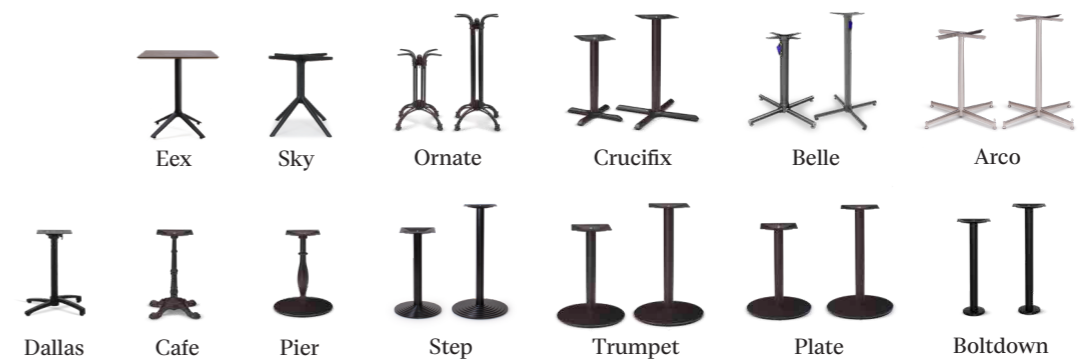

Pedestal Bases

Eex

Sky

Ornate

Crucifix

Belle

Arco

Dallas

Cafe

Pier

Step

Trumpet

Plate

Boltdown

- Manufactured by Harrows in NZ
- Outdoor options available
- Powder coated in any colour
- Stained or painted in any colour
- Tops made in any material