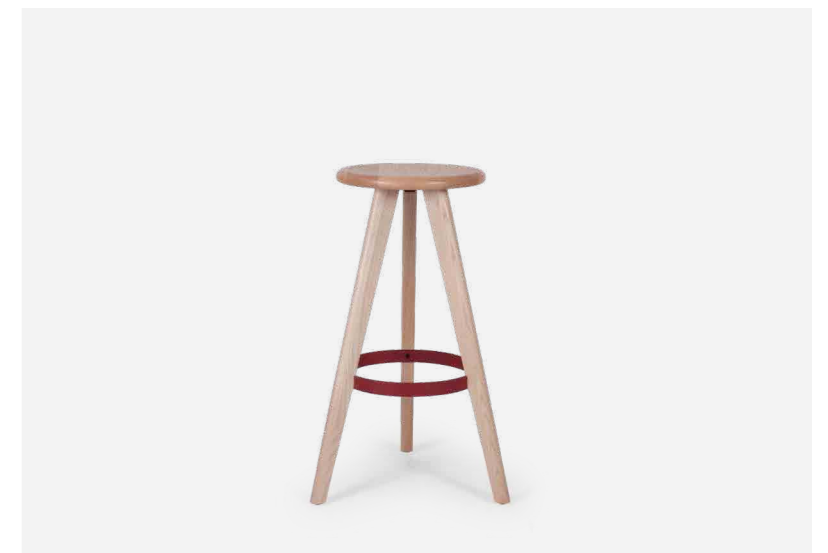

Cleo

The Cleo blends the age old tradition of bent timber with the use of new technologies, featuring a unique quality expressed through its distinctive visible joints.

Cleo Chair

Dimensions:	500d X 520w
Seat Height:	490
Height:	770

Cleo Armchair

Dimensions:	560d X 620w
Seat Height:	490
Arm Height:	700
Height:	740

FSC®
Certified

Customised by
Harrows in NZ

Upholstered in
any fabric or
leather

Stained or
painted in any
colour

Made from
European Ash

Trey

Let the Trey Stool play a starring role in your fitout. Designed and manufactured by the team at Harrows, the delicately tapered tripod style legs create a lightweight look while bound with a footring, creating a perfect tension between steel and timber elements.