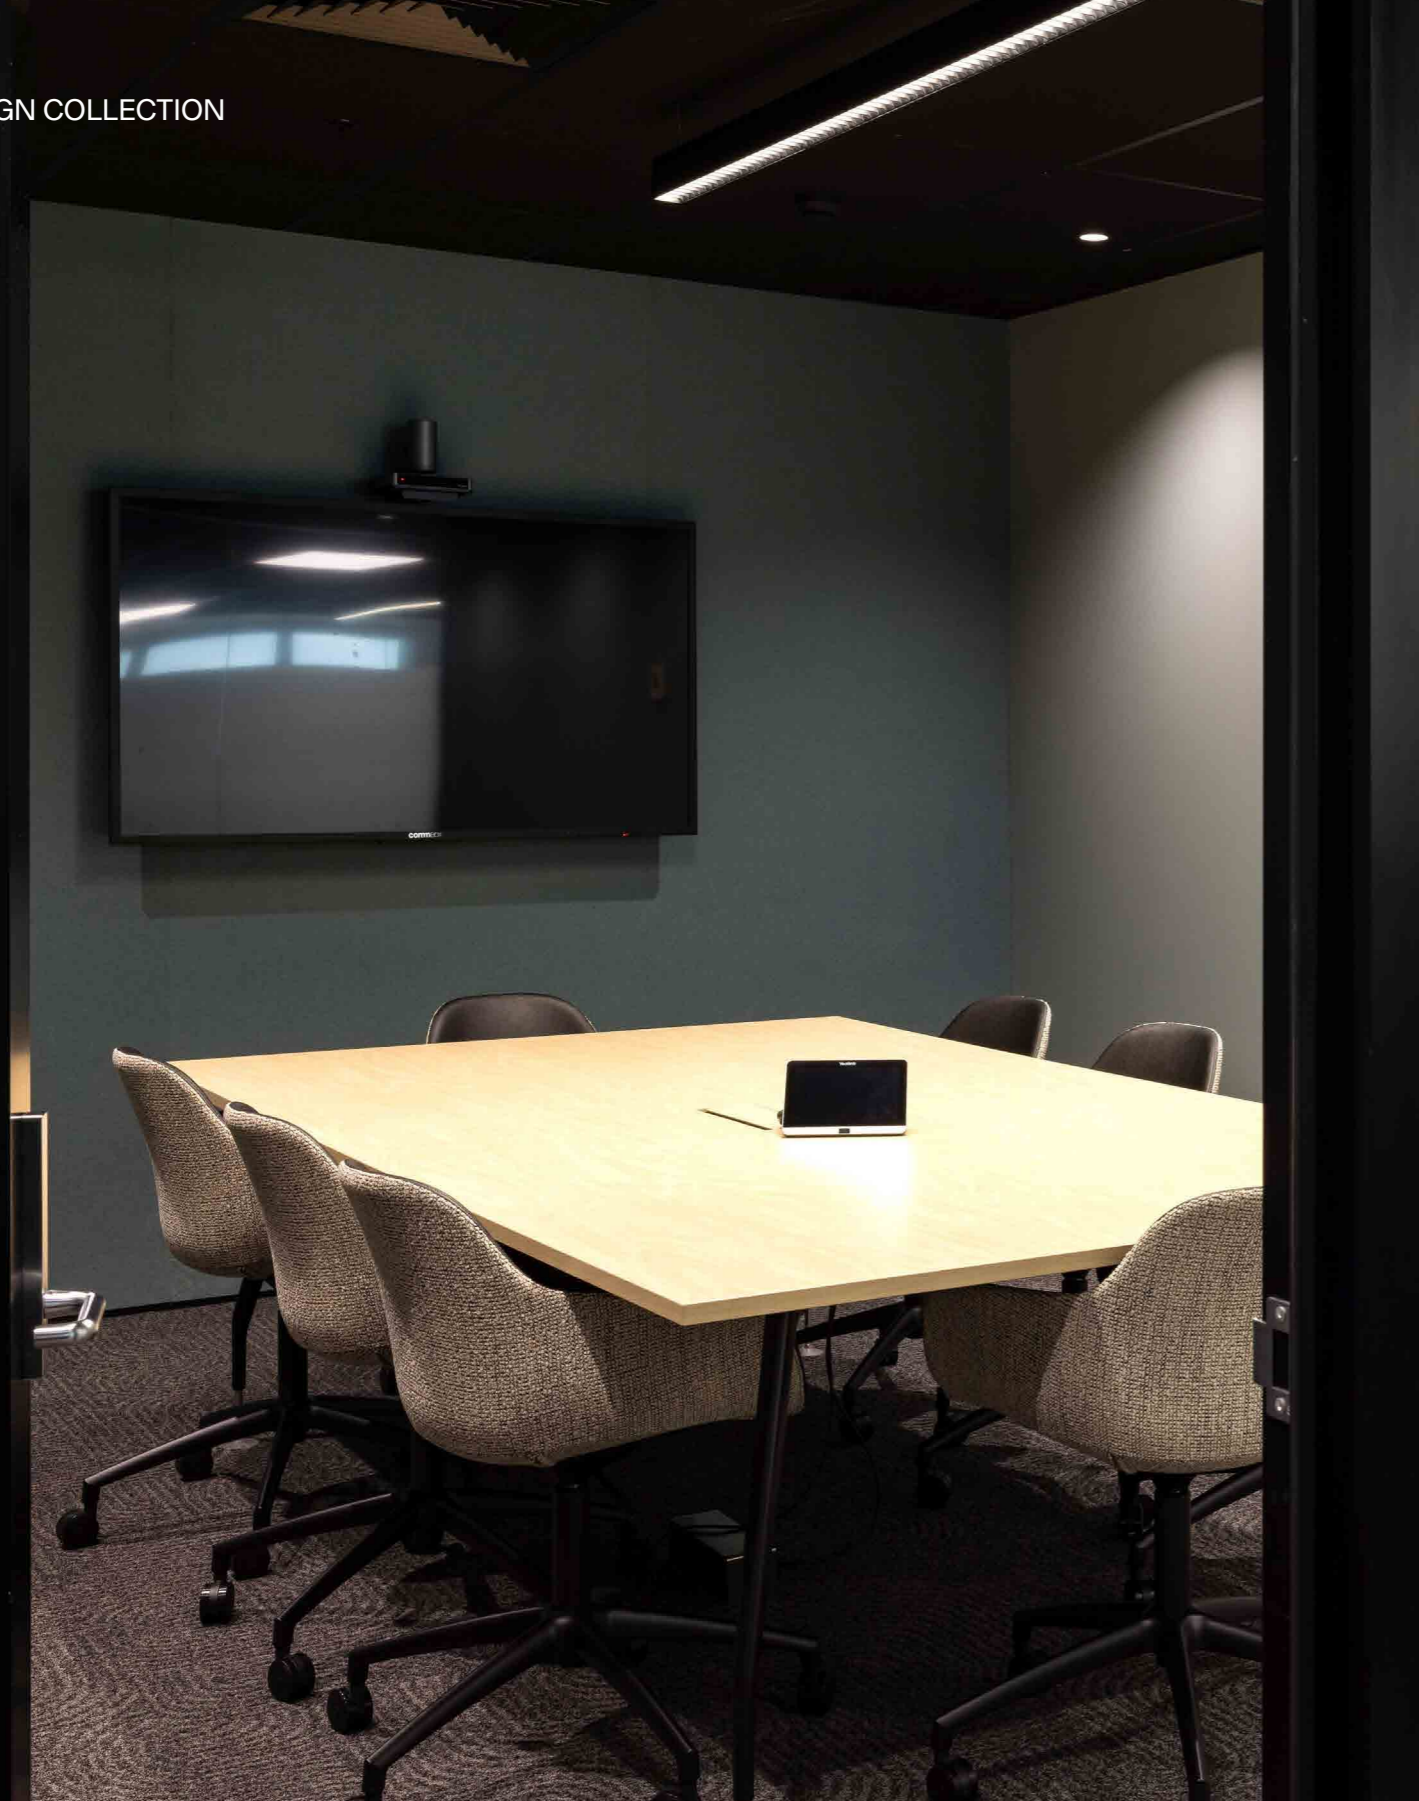

Pola

Pola ticks the box for versatile, lightweight, durable and not least of all, an incredibly beautiful and aesthetically pleasing design. With a chair, armchair and stool in the collection, choose from different shell colours and different base options.

Pola Light Chair

Dimensions: 550d X 530w
Seat Height: 460
Height: 810
Colour Options: black / white / light grey / pink / olive green

Pola Round Chair

Dimensions: 580d X 570w
Seat Height: 460
Height: 810
Colour Options: black / white / light grey / pink / olive green

Pola Stool

Dimensions: 560d X 520w
Seat Height: 750
Height: 1070
Colour Options: black / white / light grey / olive green

- Customised by Harrows in NZ
- Upholstered in any fabric
- Available in 5 colours