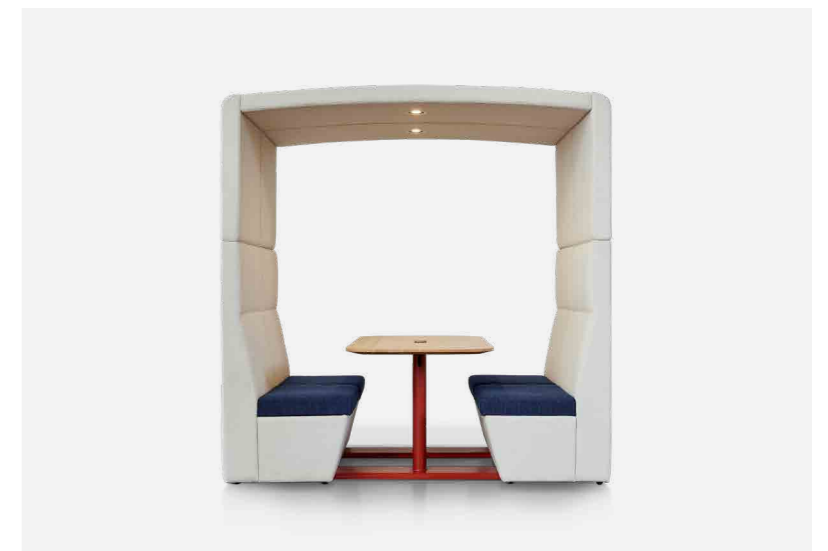

Array Collection

Amplifying focus, cultivating connection. Designed to foster infinite opportunities for connection, Array liberates you from the limitations and constraints of fixed fitout. Array is a freestanding seating and meeting booth system that addresses the need for flexibility and adaptability in today's fast-paced world.