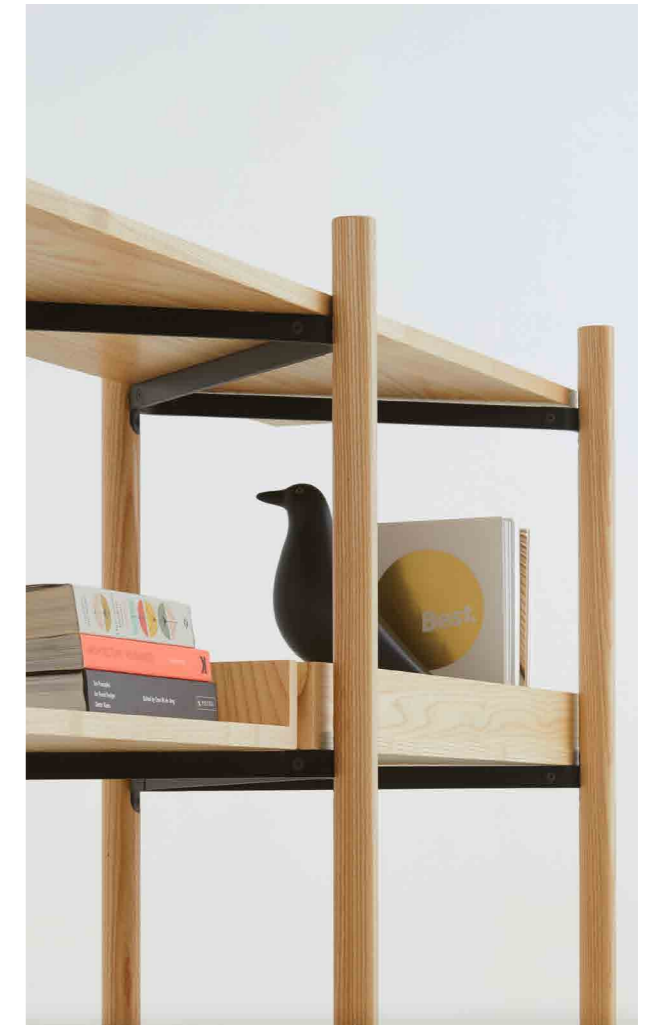

Fold Bench Seat

Length Options:	1200 / 1500
Width:	300
Height:	450

Fold Table

Length Options:	1500 / 1800
Width:	700
Height:	750

Zoning

Link

A beautiful and multifunctional system for spacial management. Rethink how you manage the delineation of space with the endless possibilities of Link.