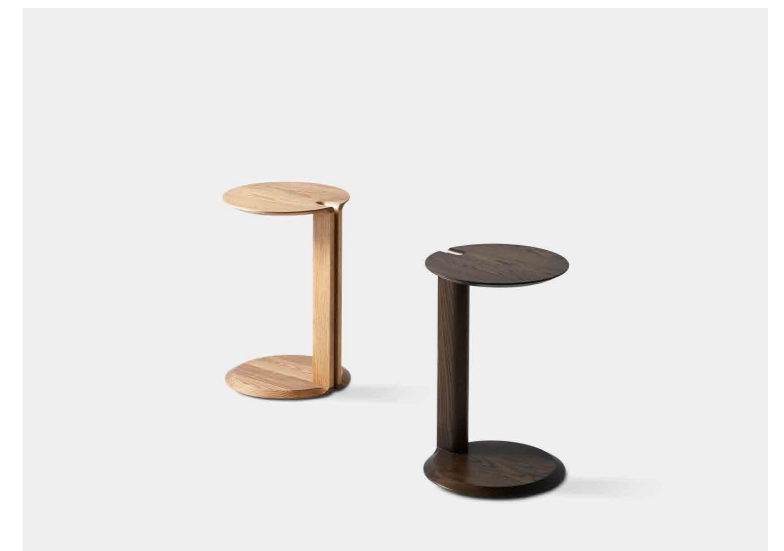

Round Options: 6000 x 270h
8000 x 320h

Halo Side Table

Round Options: 3000 x 500h / 600h
4000 x 600h

**NZ
Human
Rights.**

Te Kāhui Tika Tangata
Human Rights Commission

The
Ri
To Ta

Pillar

With a deceptively simple design, this 'off-balanced' coffee table is the perfect addition to the modern breakout space. The Pillar is designed to appear to defy gravity thanks to its weighted column base, and is sure to make a statement with its signature 'Pillar' turned edge profile.

Pillar

The contrasting two-tone finish creates the illusion of the column running through the solid top. Available in a range of different heights and diameters, layer up these contemporary occasional tables in the coffee nooks and corners.

Pillar Table

Round Options: 4000 / 6000
Height Options: 350 / 400 / 500

Waterfall

The Waterfall Laptop table is designed to seamlessly blend work and life. Hovering over sofas or seating systems, it is crafted for moments to unwind, work or connect across all spaces. From commercial work zones like waiting areas and receptions through to public spaces like airports and libraries.