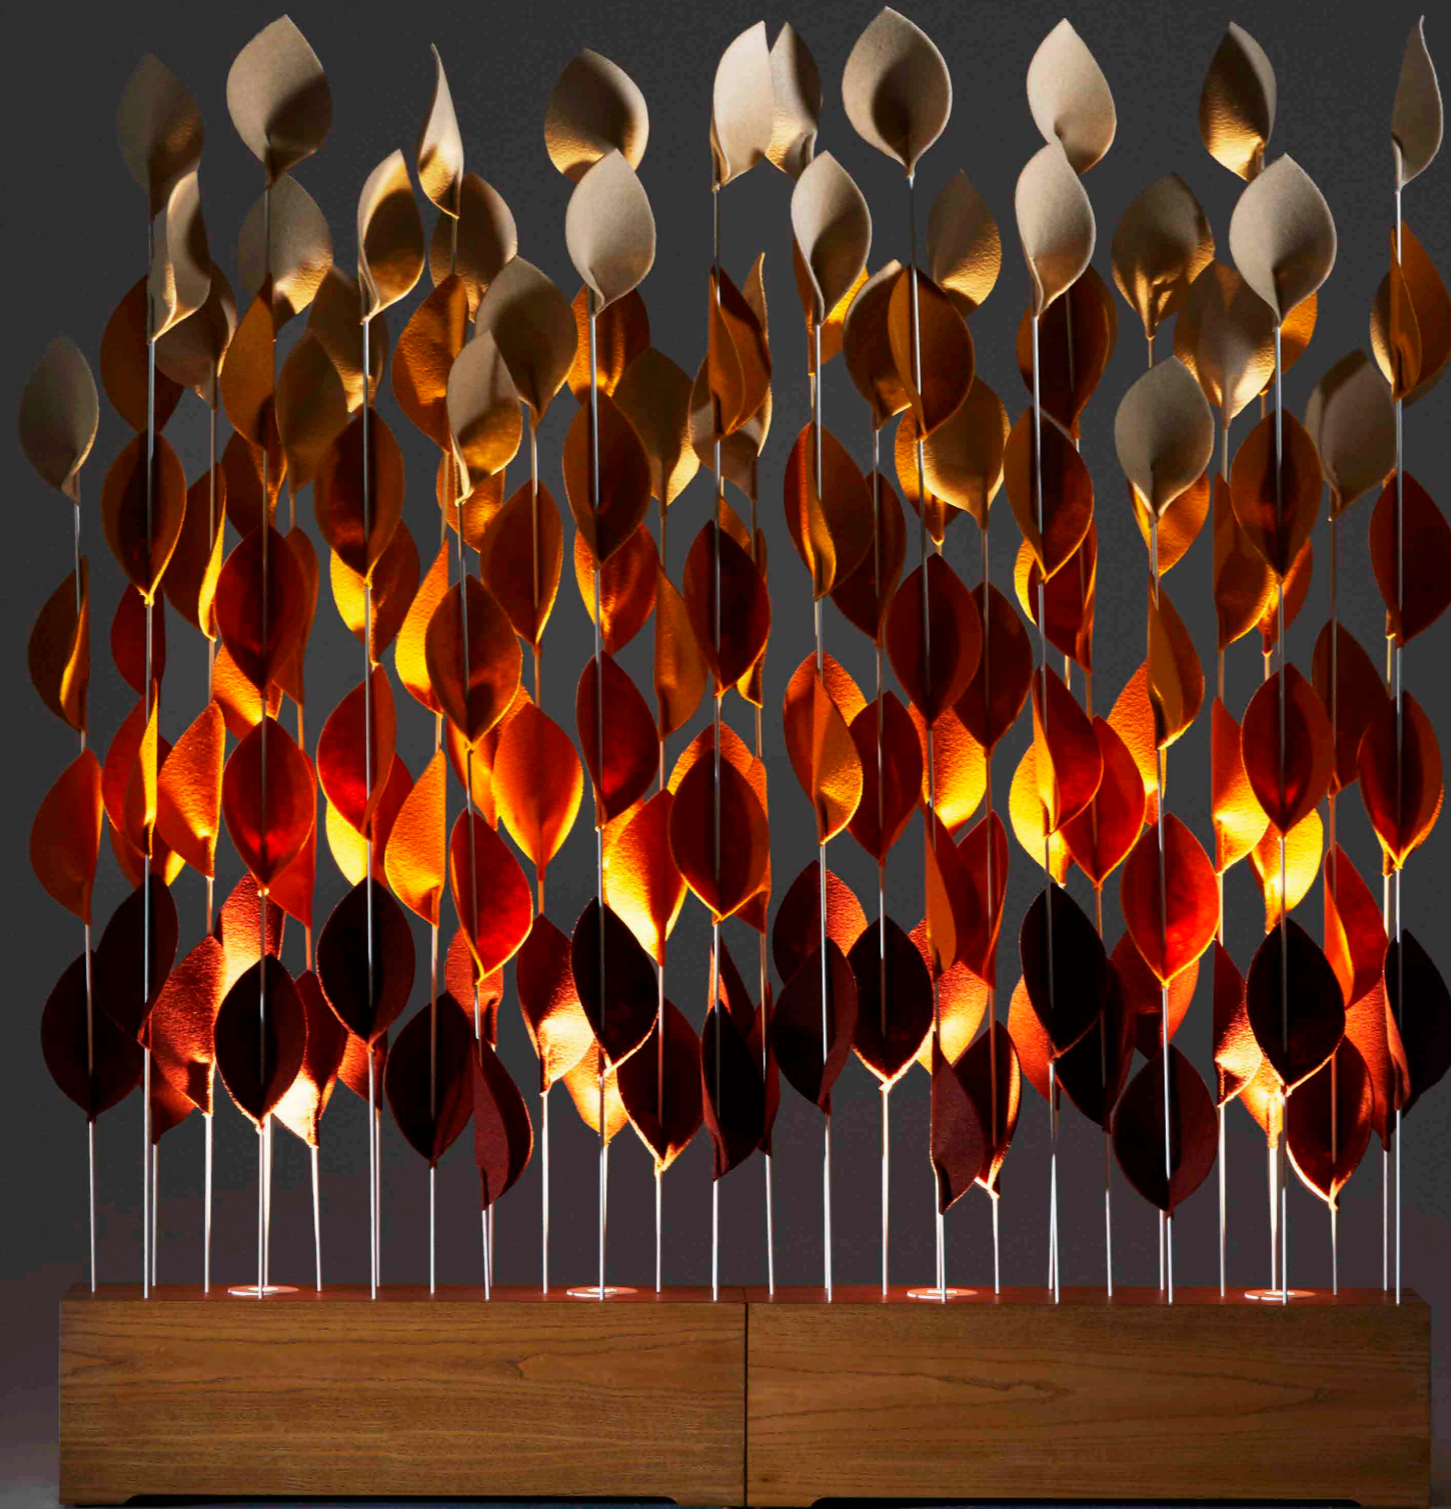

Link Sideboard

Length Options:	1688 / 2488
Depth:	440
Height:	760

Link Display System

Length Options:	1688 / 2488 / 3288 / 4088
Depth:	440
Height Options:	1505 / 1900 / 2295

Global GreenTag^{certified} GreenTag PHDTM
GreenRateTM Level C PlatinumHEALTH
Customised by Harrows in NZ
Stained or painted in any colour
Made from solid & veneer American Ash

Hedgerow

Control space and sound naturally. Create zones within your space by using this versatile and colourful acoustic divider. Inspired by nature and the change of seasons, the Hedgerow is available in red, green or blue colourways.

Hedgerow

Dimensions:	210d X 840w
Height:	1800
Options:	LED Lighting

-  Manufactured by Harrows in NZ
-  Three felt colourways available
-  Stained in any colour
-  American Ash veneer base