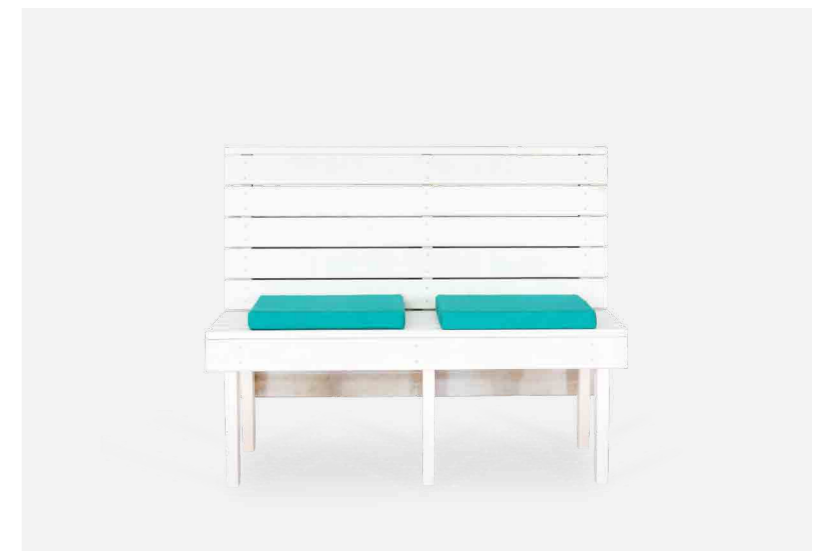

Action Banquette

Footprint:	605
Seat Height:	480
Height:	1100

Compose Banquette

Footprint:	635
Seat Height:	480
Height:	1050

Chance Banquette

Footprint:	700
Seat Height:	450
Height:	800

Season Outdoor

A breath of fresh air the Season Outdoor Banquette system. With a range of bench seats, planters and banquettes, Season Outdoor is well equipped to transform alfresco dining. Made from treated Pine, the rich timber can be finished in a range of exciting outdoor stains to compliment your fit-out and boost atmosphere.