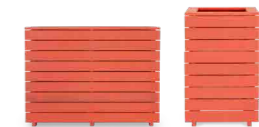

Season Bench Seat

Length Options: 600 / 1200 / 1800
 Width: 600
 Height: 440

Season Banquette

Length Options: 600 / 1200 / 1800
 Width: 600
 Height Options: 744 / 935

Season Planters

Length Options: 600 / 1200 / 1800
 Width Options: 600 / 1200
 Height Options: 650 / 910

Season Seat Squab

Dimensions: 450 × 450

- 
 Manufactured by Harrows in NZ
- 
 Suitable for outdoors
- 
 Seat squab upholstered in 16 colours
- 
 Stained in 12 colours
- 
 Made from Treated Pine

Soft Seating