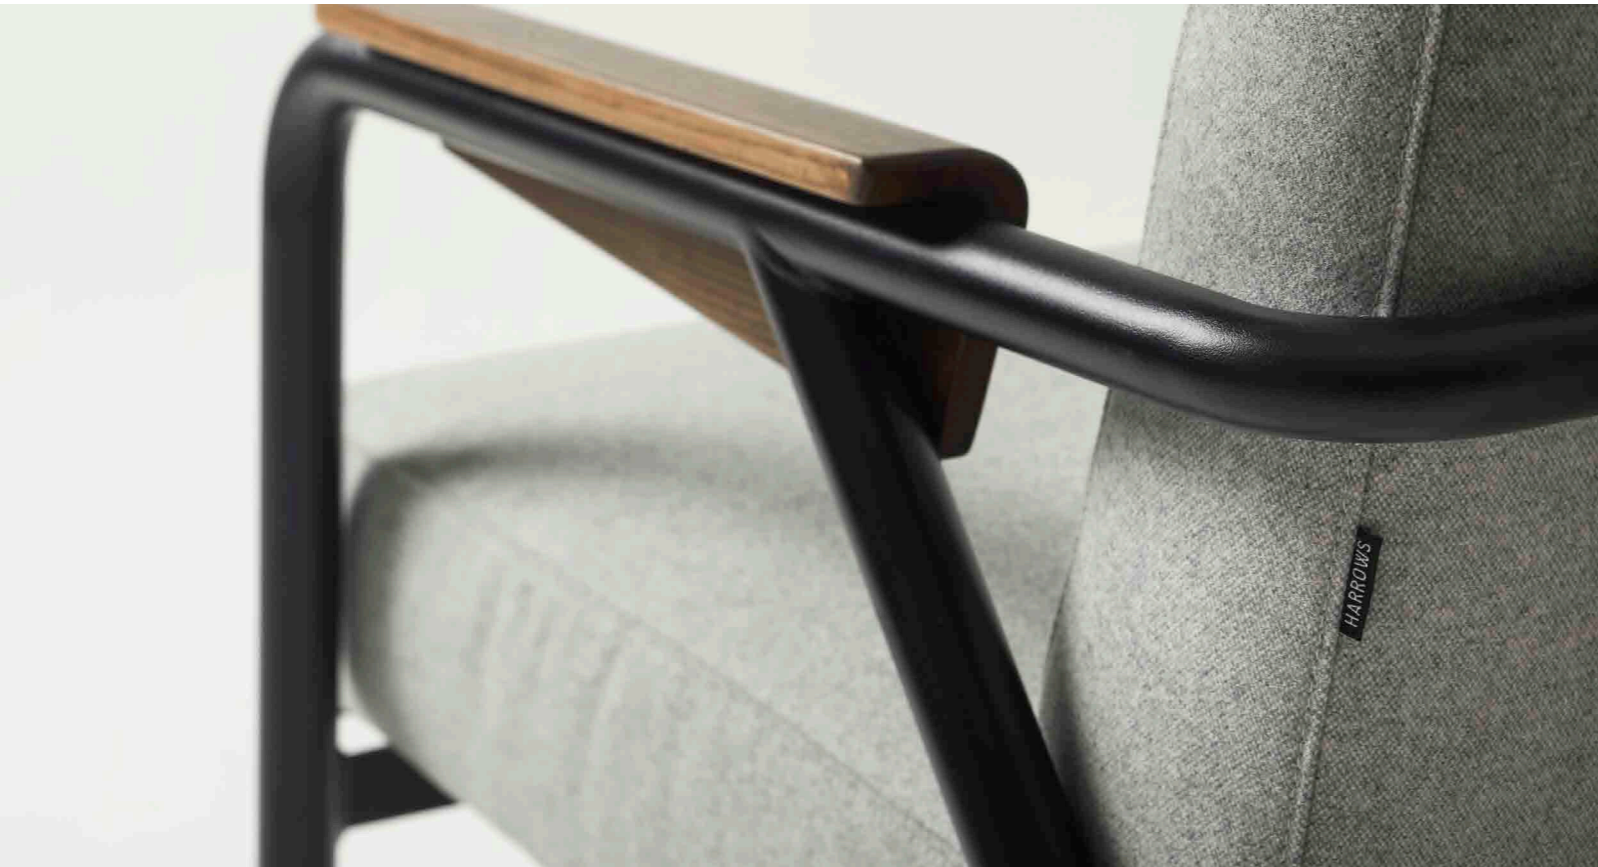

Lure Armchair

The suspended seat, wrap-around steel frame and waterfall armrests bring a vintage mood to any waiting or lounge space that calls for a little more comfort.

Dimensions:	895d X 670w
Seat Height:	400
Arm Height:	550
Height:	720

Dimensions:	895d X 124w
Seat Height:	400
Arm Height:	550
Height:	720

Dimensions:	895d X 670w
Seat Height:	400
Arm Height:	550
Height:	950