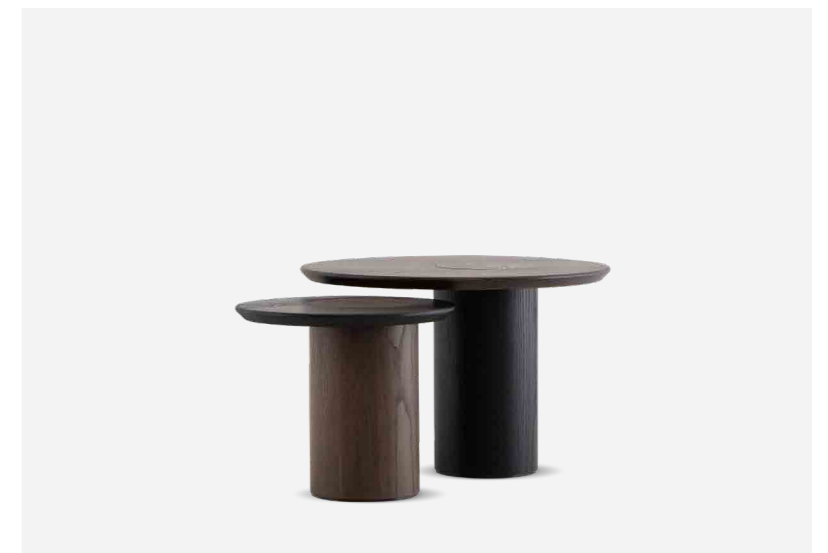

Halo

An elegant cantilever coffee table design. The Halo Occasional Collection features a range of side tables and coffee tables with a refined steel frame and a sculpted solid ash top.

Halo Coffee Table

Round Options: 6000 x 270h
8000 x 320h

Halo Side Table

Round Options: 3000 x 500h / 600h
4000 x 600h

**NZ
Human
Rights.**

Te Kāhui Tika Tangata
Human Rights Commission

The
Ri
To Ta

Pillar

With a deceptively simple design, this 'off-balanced' coffee table is the perfect addition to the modern breakout space. The Pillar is designed to appear to defy gravity thanks to its weighted column base, and is sure to make a statement with its signature 'Pillar' turned edge profile.