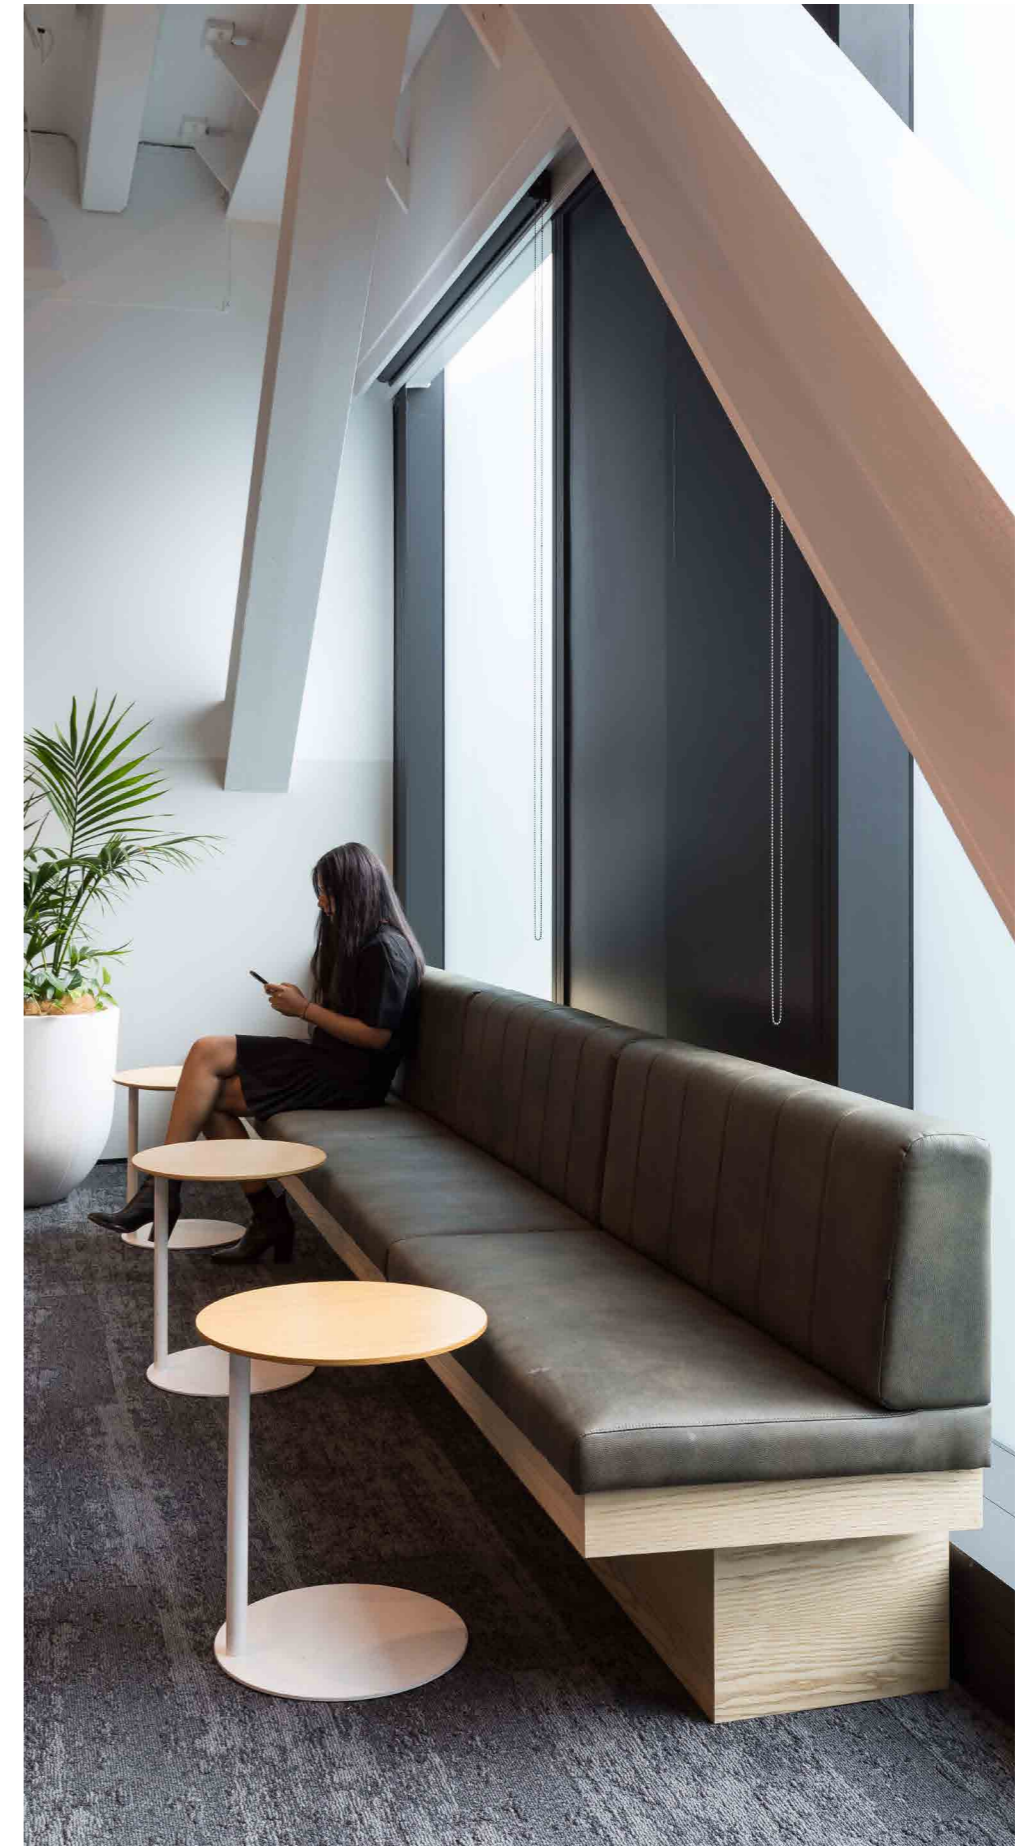

Share Banquette

This free-standing bench style banquette can be moved around to sit against walls or stand alone to create intimate booths and alcoves, allowing you to reconfigure your layout for small or large groups on the fly.

Share Banquette

Footprint:	600
Seat Height:	480
Height:	900
Options:	Solid or split back

Work Banquettes

Delivering a finished banquette with the soft fit-out, these work banquettes are tailored to your space. With profiles and layouts available for face to face meeting, waiting spaces and maximising space utilisation.