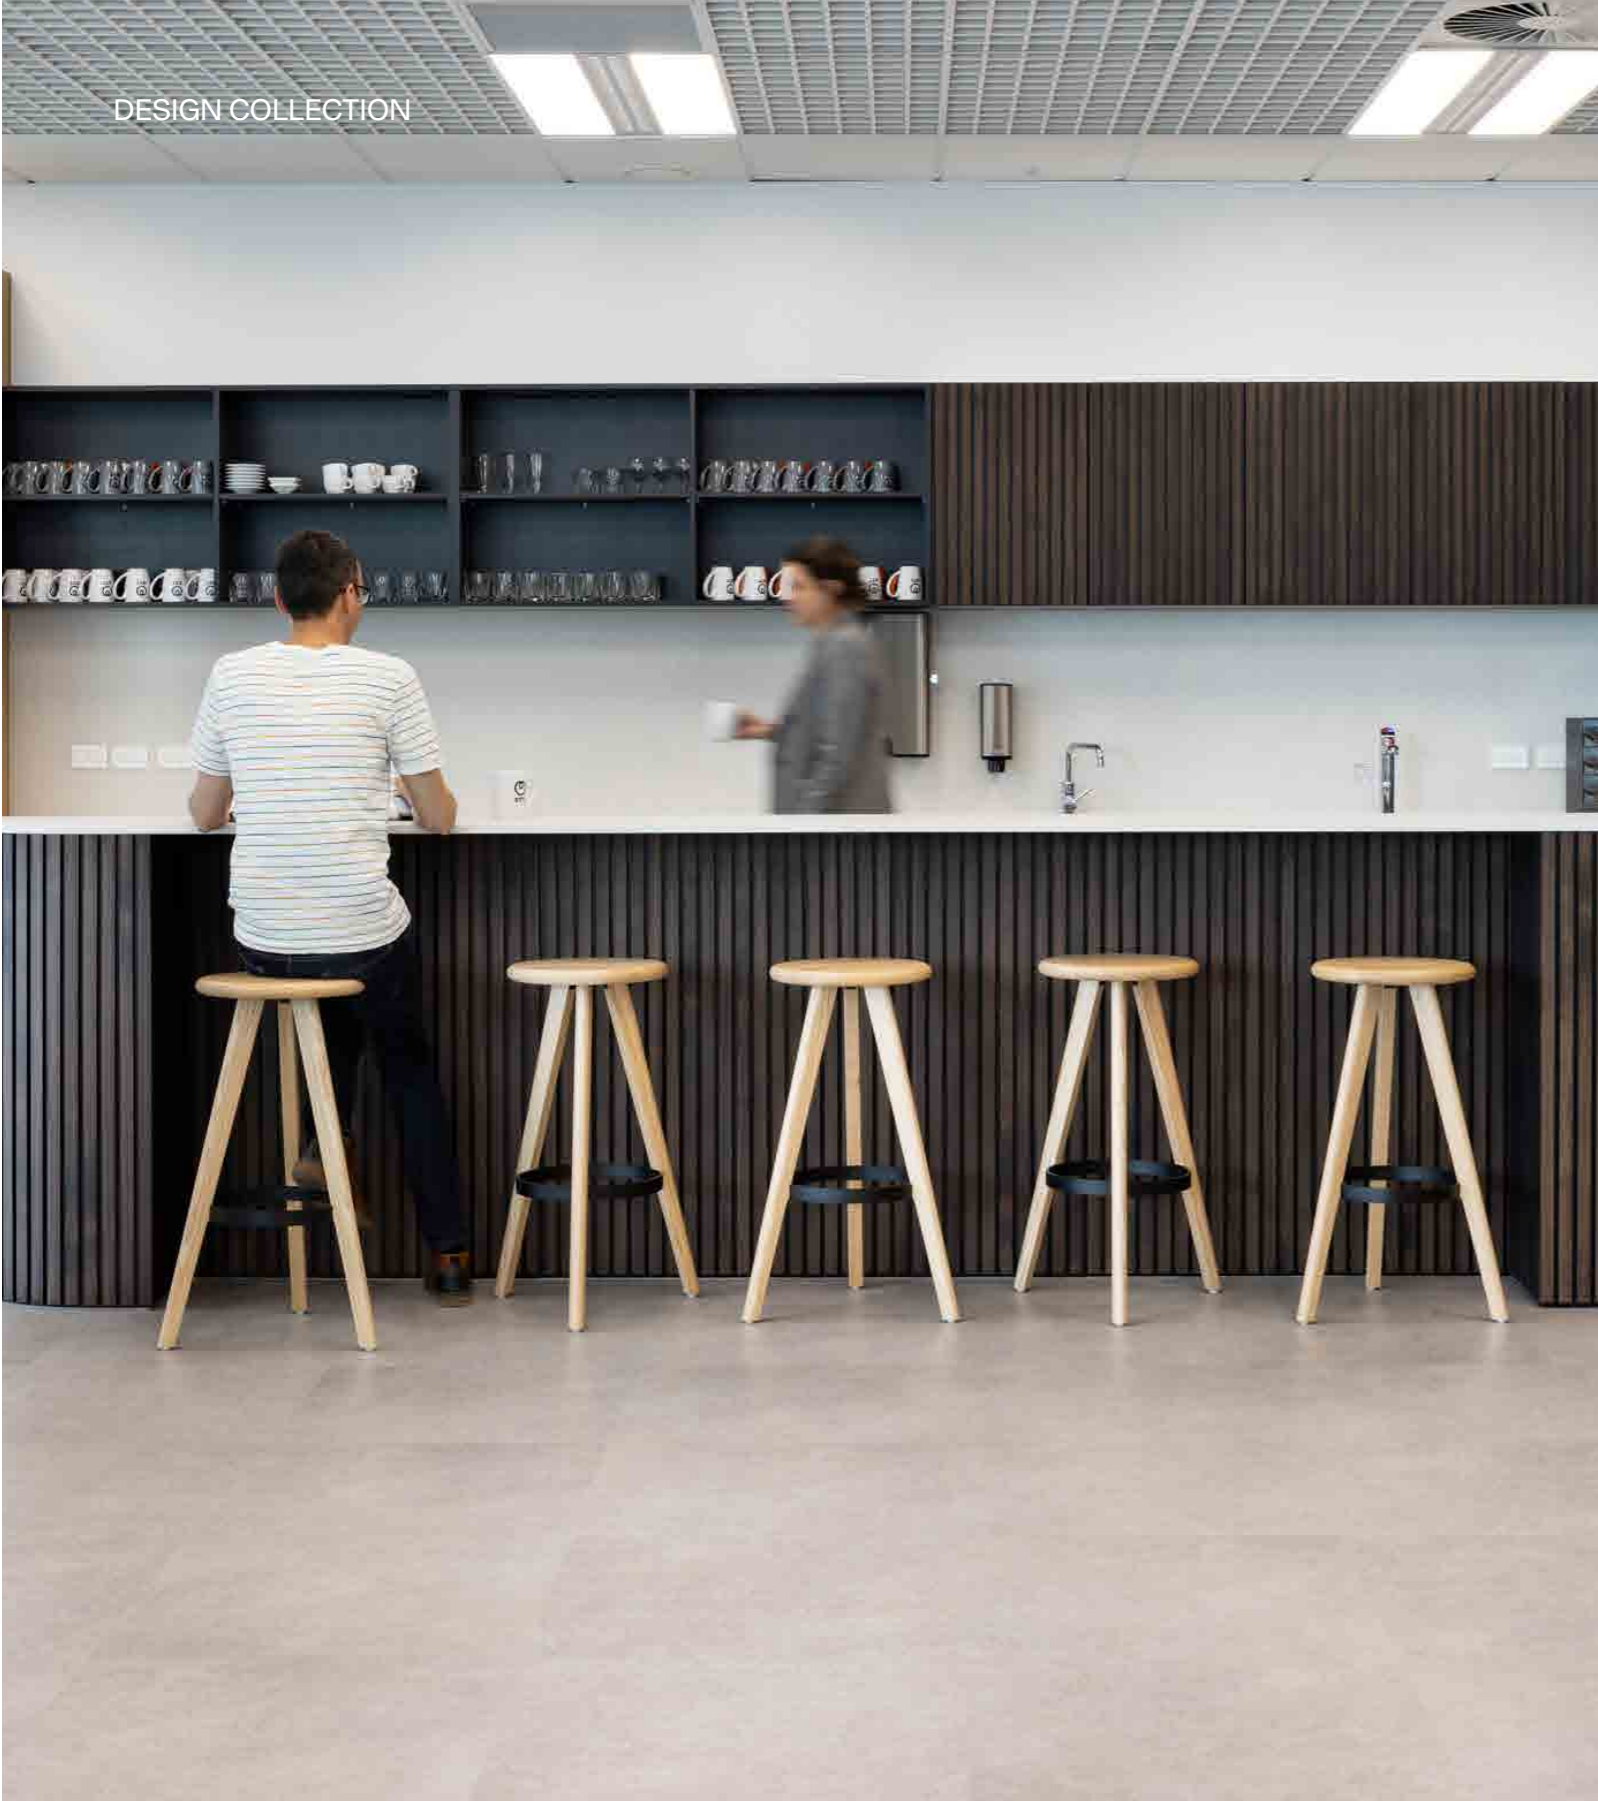

Trey

Let the Trey Stool play a starring role in your fitout. Personalise each element with your own colours and finishes to inject life and personality into your workspace or social space.

Dimensions: 550d X 550w
Height: 750
Seat Options: Solid / Upholstered