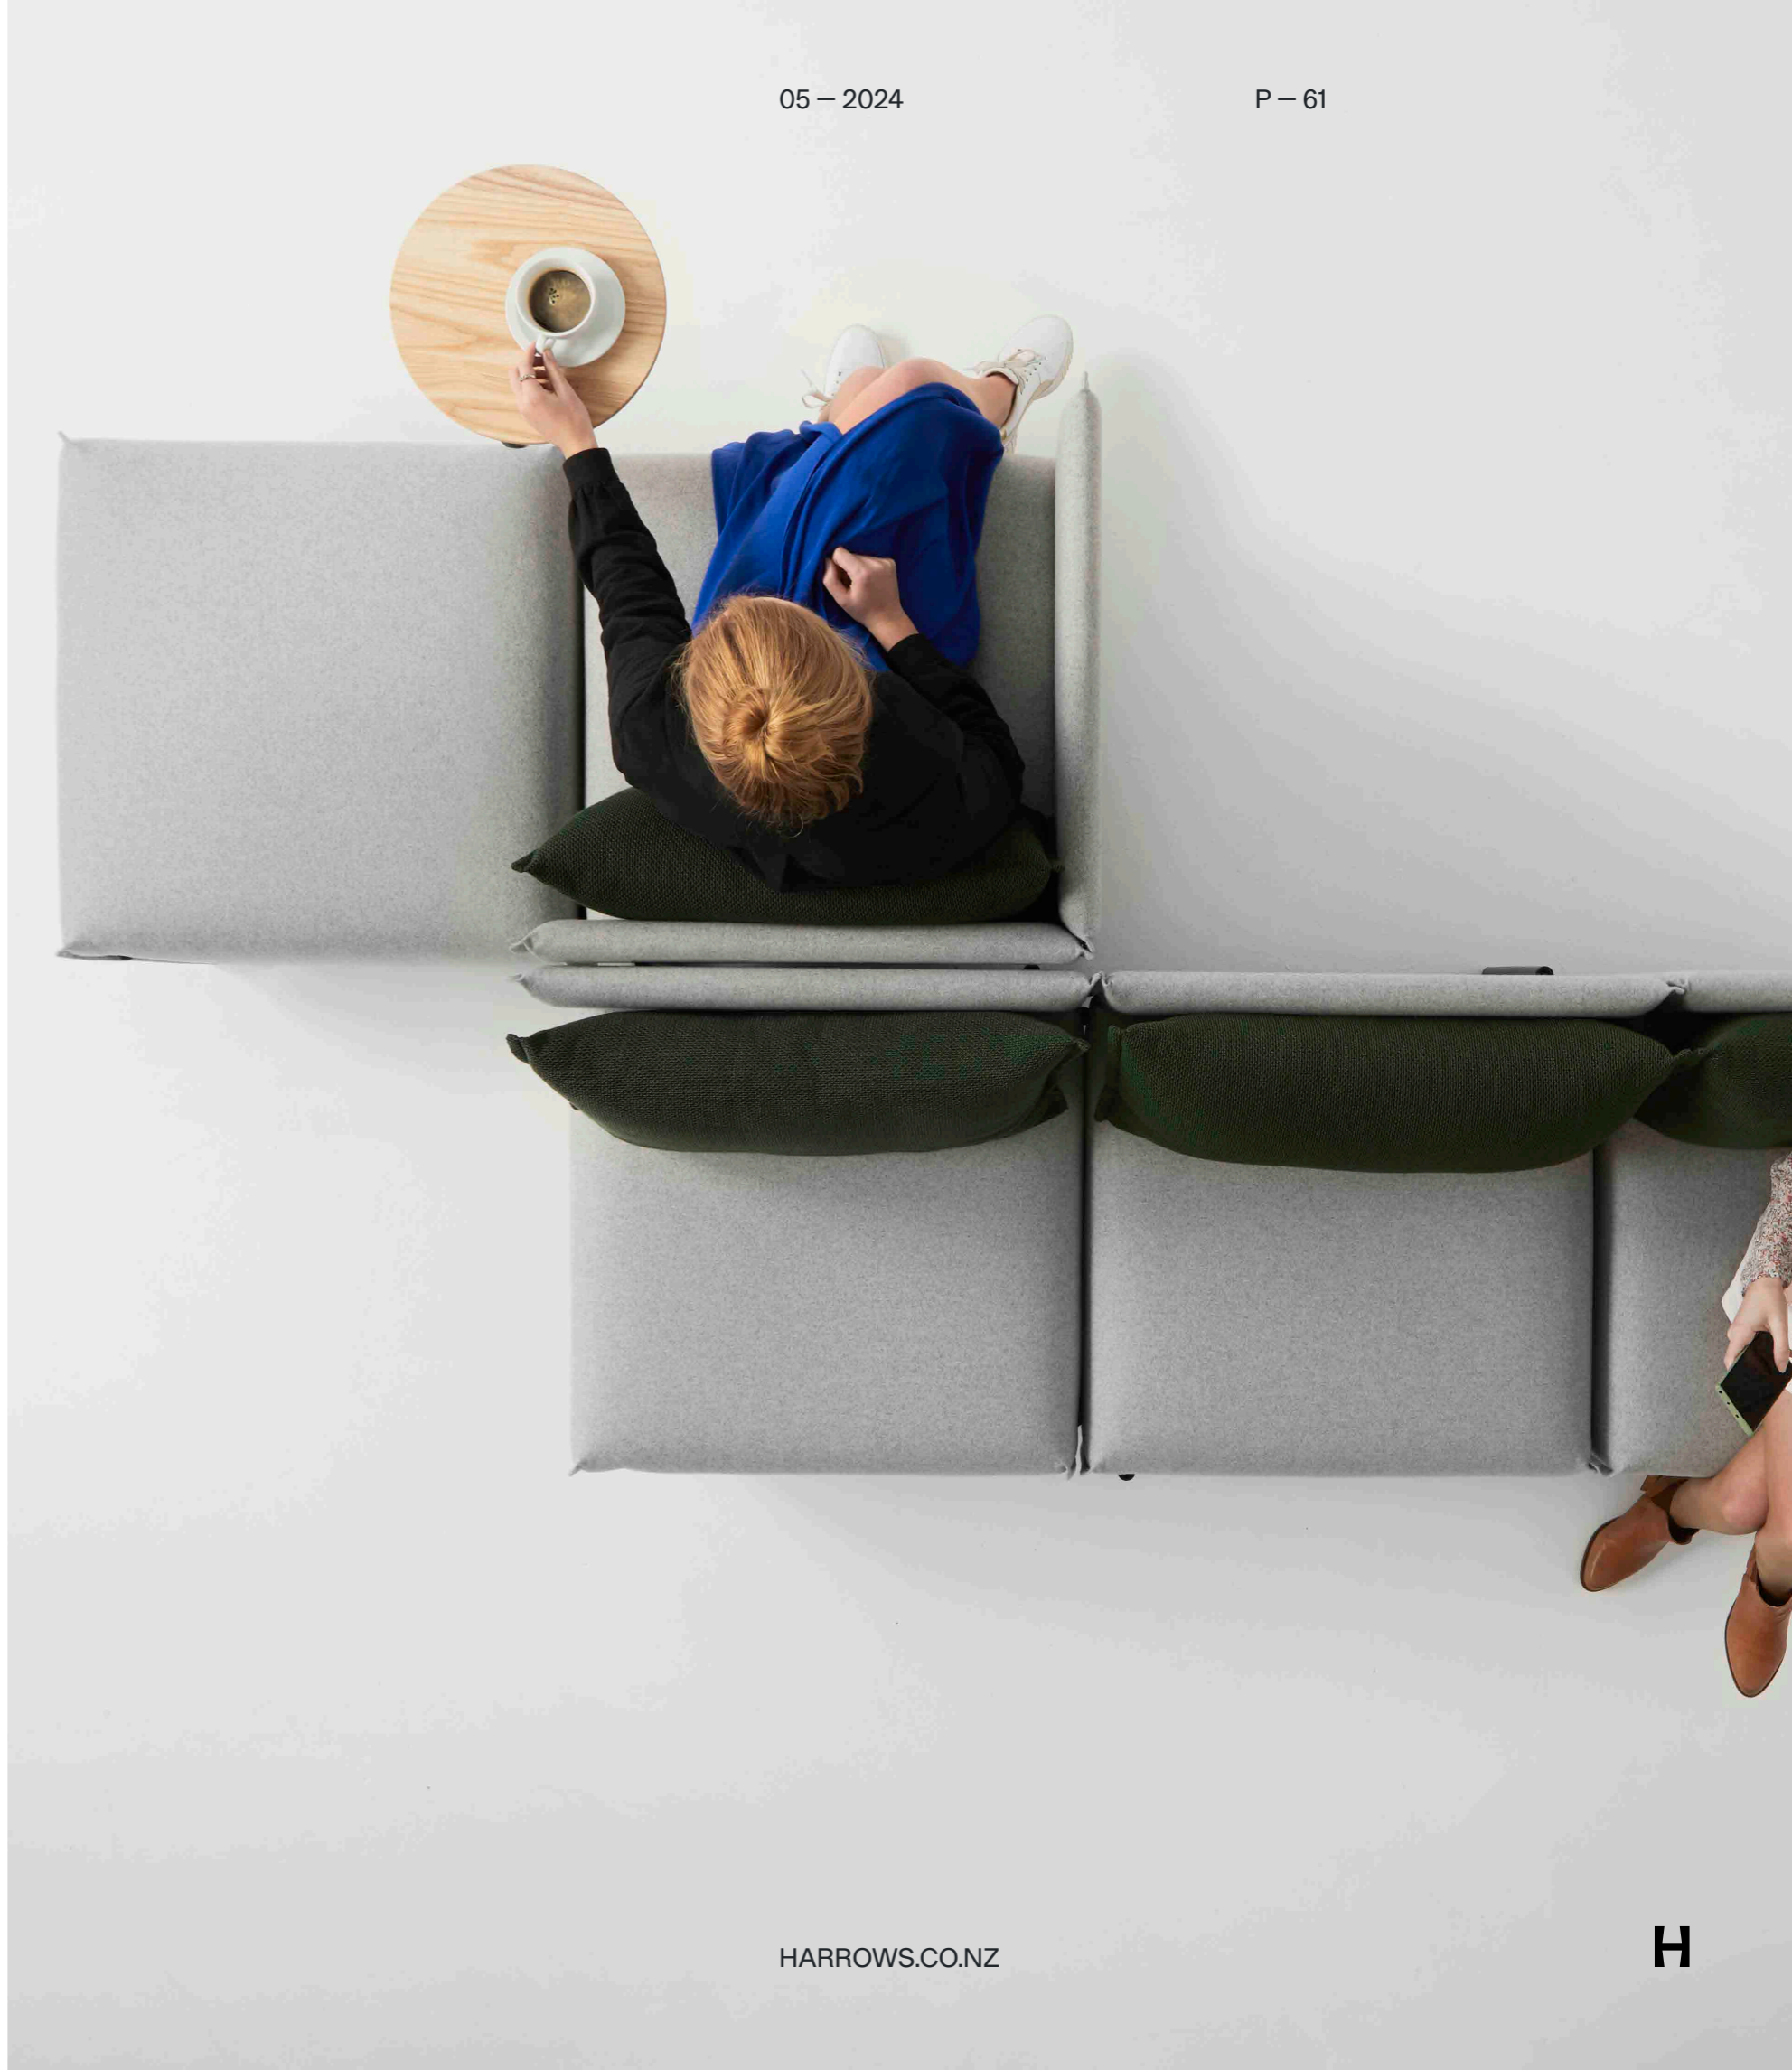

Array Collaborate

Depth: Customisable
 Height: 900 / 1300
 Width: Customisable

Array Meet

Depth Upto: 2100
 Height Upto: 2100
 Width: 2050

Array Present

Depth: 2200
 Height: 900 / 1300
 Width: 2400

-  Manufactured by Harrows in NZ
-  Power & data available
-  Upholstered in any fabric
-  Powder coated in any colour
-  Stained in any colour

Method

Functional, flexible and inviting, Method is a collection of lounges and accessories that are devised to connect people and compliment any space. Method's frame was based on a square grid format with an offset leg on each corner, so each piece can be orientated to create limitless configurations.