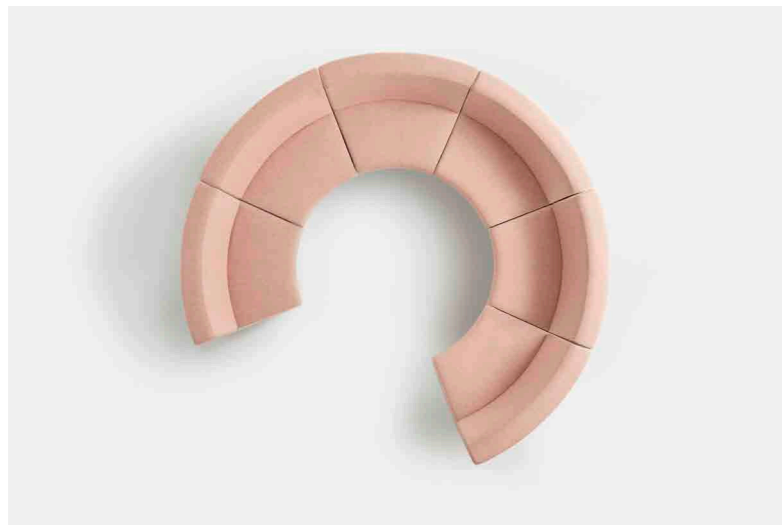

Method Planters

Dimensions: 720 × 350
 Height: 490 / 850 / 1800

Method Accessories

Unite

Unlock the imagination with this comfortable and versatile system. Unite is a unique modular seating system consisting of lounges, ottomans, privacy screens and accessories. The modular aspect of the design allows the user to make an impact visually while still maximising the functionality and flexibility of their space.