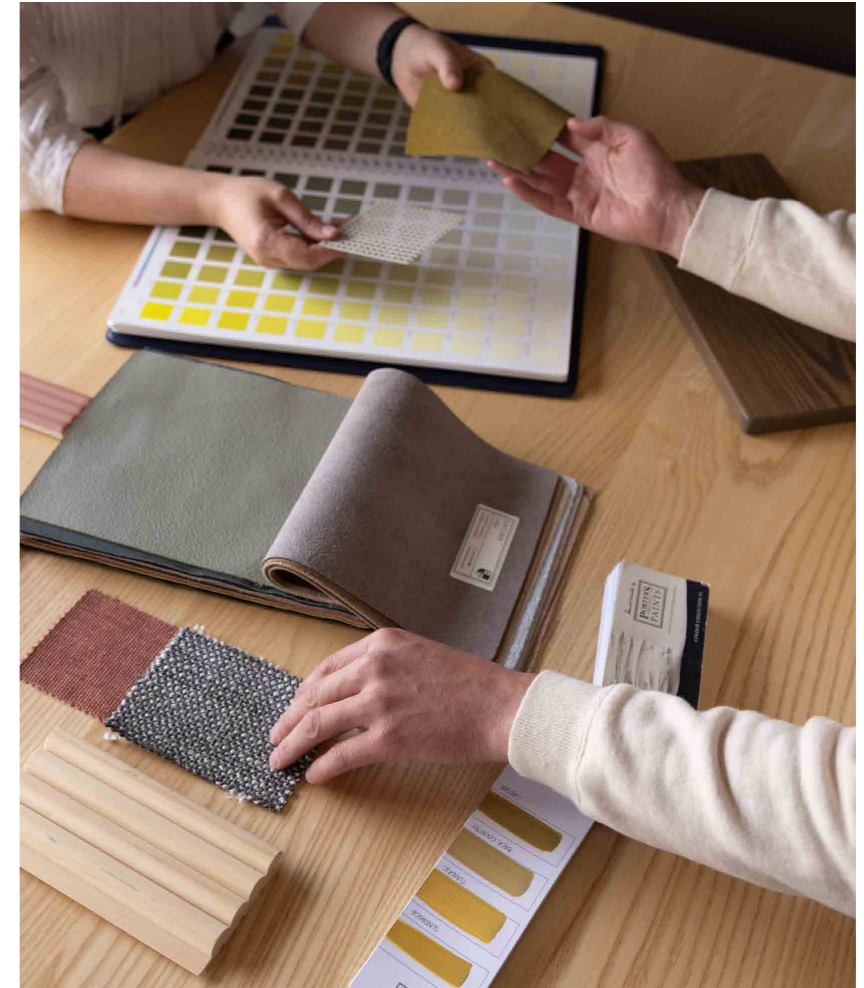

To make a product enduring is to make it beautiful. Design that solves, captivates and endures.

Building connections is a personal thing. We are real people, backing it up with real skills. Thoughtfully crafted designs made here in NZ by family-owned third generation furniture makers.