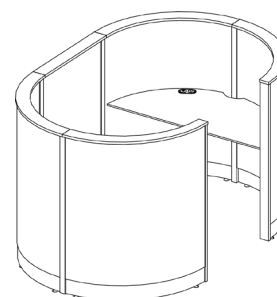

Orbit Lounge

Lounge 180°
1520w x 760d x 1300h
Seat 430h
In-wall power/USB outlet

Lounge 270°
1520w x 1520d x 1300h
Seat 430h
Lounge position LH, centre or RH
In-wall power/USB outlet

Focus Lounge 270°
1520w x 1520d x 1300h
Seat 430h
Desk 625h
Lounge position LH or RH with mounted solid timber desk
In-wall power/USB outlet

Orbit Focus Desk

Focus Desk 180°
1520w x 760d x 1300h
Desk 720h
In-desk power/USB outlet

Focus Desk 270°
1520w x 1520d x 1300h
Desk 720h
Desk position LH, centre or RH
In-desk power/USB outlet

Extended Focus Desk 270°
1520w x 2370l x 1300h
Desk 720h
LH or RH configuration
In-desk power/USB outlet
Coat hook

Extended Focus Desk 360°
1520w x 2370l x 1300h
Desk 720h
LH or RH desk placement
In-desk power/USB outlet
Coat hook

Finishes + Materials

Indoor timber stain colour options

Pictured on American Ash

Acoustic wool lining colours