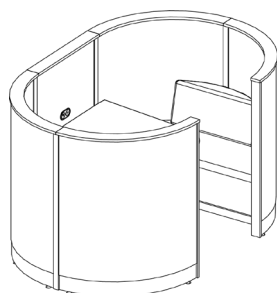

Orbit Lounge

Lounge 180°
1520w x 760d x 1300h
Seat 430h
In-wall power/USB outlet

Lounge 270°
1520w x 1520d x 1300h
Seat 430h
Lounge position LH, centre or RH
In-wall power/USB outlet

Focus Lounge 270°
1520w x 1520d x 1300h
Seat 430h
Desk 625h
Lounge position LH or RH with mounted solid timber desk
In-wall power/USB outlet

Extended Lounge 270°
1520w x 2370l x 1300h
Seat 430h
LH or RH configuration with solid timber shelf
In-wall power/USB outlet
Coat hook

Extended Lounge 360°
1520w x 2370l x 1300h
Seat 430h
Table 720h
LH and RH seats with tapered timber top on pedestal base
In-wall power/USB outlet

Orbit Focus Desk

Focus Desk 180°
1520w x 760d x 1300h
Desk 720h
In-desk power/USB outlet

Focus Desk 270°
1520w x 1520d x 1300h
Desk 720h
Desk position LH, centre or RH
In-desk power/USB outlet

Extended Focus Desk 270°
1520w x 2370l x 1300h
Desk 720h
LH or RH configuration
In-desk power/USB outlet
Coat hook