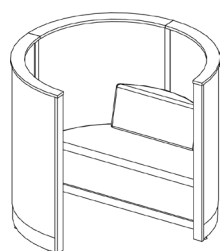

Orbit

Featuring natural timber finishes and 100% NZ wool acoustic linings Orbit is available in 180°, 270°, and 360° layouts as either a desk or lounge function. All options feature conveniently located power and USB charging outlets and desk options can accommodate monitors if required.

<u>Made from</u>	Timber frame construction with American Ash trim and 100% NZ wool acoustic lining
<u>Finishes</u>	Ash trim stained any standard colour Wool acoustic lining available in 8 standard colours Upholstered seats in Maxwell Rogers Superfelt - 24 colour options Kick piece powder coated in Protecture Black
<u>Sizes</u>	1300h 1520 diameter Specific foot print sizes - 180° - 1520 x 760 270° - 1520 x 1520 270° & 360° Extended - 1520 x 2370
<u>Application</u>	Indoor use
<u>Warranty</u>	5 year commercial warranty
<u>Lead time</u>	Made to order - 6 to 8 weeks
<u>Origin</u>	New Zealand
<u>Designer</u>	Harrows

Orbit Lounge

Lounge 180°
1520w x 760d x 1300h
Seat 430h
In-wall power/USB outlet

Lounge 270°
1520w x 1520d x 1300h
Seat 430h
Lounge position LH, centre or RH
In-wall power/USB outlet

Focus Lounge 270°
1520w x 1520d x 1300h
Seat 430h
Desk 625h
Lounge position LH or RH with mounted solid timber desk
In-wall power/USB outlet