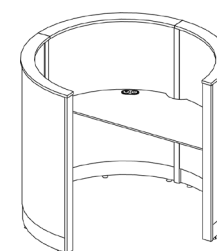

Orbit Lounge

Lounge 180°
1520w x 760d x 1300h
Seat 430h
In-wall power/USB outlet

Lounge 270°
1520w x 1520d x 1300h
Seat 430h
Lounge position LH, centre or RH
In-wall power/USB outlet

Focus Lounge 270°
1520w x 1520d x 1300h
Seat 430h
Desk 625h
Lounge position LH or RH with mounted solid timber desk
In-wall power/USB outlet

Extended Lounge 270°
1520w x 2370l x 1300h
Seat 430h
LH or RH configuration with solid timber shelf
In-wall power/USB outlet
Coat hook

Extended Lounge 360°
1520w x 2370l x 1300h
Seat 430h
Table 720h
LH and RH seats with tapered timber top on pedestal base
In-wall power/USB outlet

Orbit Focus Desk

Focus Desk 180°
1520w x 760d x 1300h
Desk 720h
In-desk power/USB outlet

Focus Desk 270°
1520w x 1520d x 1300h
Desk 720h
Desk position LH, centre or RH
In-desk power/USB outlet

Extended Focus Desk 270°
1520w x 2370l x 1300h
Desk 720h
LH or RH configuration
In-desk power/USB outlet
Coat hook