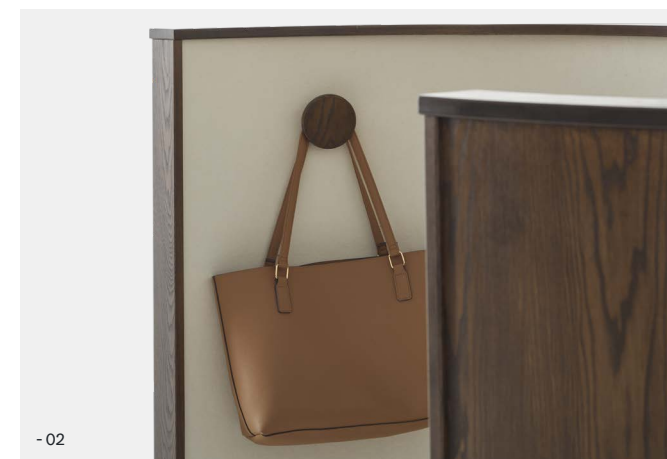

- 03

Key Features

- 01 The versatile lounge and desk layouts support a range of functions, from collaboration to quiet retreat.
- 02 Coat hook built in to select models to keep essentials within easy reach.
- 03 Conveniently located power and USB charging outlets.
- 04 Crafted from natural materials, featuring timber finishes and 100% NZ wool acoustic linings.

- 01

- 02