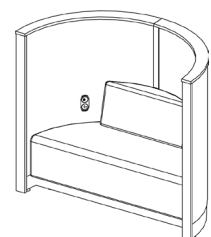

Orbit Lounge

Lounge 180°
1520w x 760d x 1300h
Seat 430h
In-wall power/USB outlet