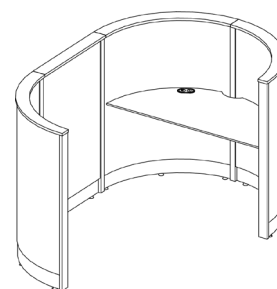

Orbit Lounge

Lounge 180°
1520w x 760d x 1300h
Seat 430h
In-wall power/USB outlet

Lounge 270°
1520w x 1520d x 1300h
Seat 430h
Lounge position LH, centre or RH
In-wall power/USB outlet

Focus Lounge 270°
1520w x 1520d x 1300h
Seat 430h
Desk 625h
Lounge position LH or RH with mounted solid timber desk
In-wall power/USB outlet

Extended Lounge 270°
1520w x 2370l x 1300h
Seat 430h
LH or RH configuration with solid timber shelf
In-wall power/USB outlet
Coat hook

Extended Lounge 360°
1520w x 2370l x 1300h
Seat 430h
Table 720h
LH and RH seats with tapered timber top on pedestal base
In-wall power/USB outlet

Orbit Focus Desk

Focus Desk 180°
1520w x 760d x 1300h
Desk 720h
In-desk power/USB outlet

Focus Desk 270°
1520w x 1520d x 1300h
Desk 720h
Desk position LH, centre or RH
In-desk power/USB outlet

Extended Focus Desk 270°
1520w x 2370l x 1300h
Desk 720h
LH or RH configuration
In-desk power/USB outlet
Coat hook