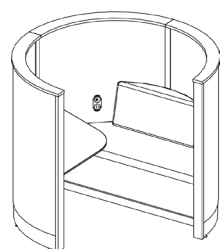

Orbit

Featuring natural timber finishes and 100% NZ wool acoustic linings Orbit is available in 180°, 270°, and 360° layouts as either a desk or lounge function. All options feature conveniently located power and USB charging outlets and desk options can accommodate monitors if required.

<u>Made from</u>	Timber frame construction with American Ash trim and 100% NZ wool acoustic lining
<u>Finishes</u>	Ash trim stained any standard colour Wool acoustic lining available in 8 standard colours Upholstered seats in Maxwell Rogers Superfelt - 24 colour options Kick piece powder coated in Protecture Black
<u>Sizes</u>	1300h 1520 diameter Specific foot print sizes - 180° - 1520 x 760 270° - 1520 x 1520 270° & 360° Extended - 1520 x 2370
<u>Application</u>	Indoor use
<u>Warranty</u>	5 year commercial warranty
<u>Lead time</u>	Made to order - 6 to 8 weeks
<u>Origin</u>	New Zealand
<u>Designer</u>	Harrows

Orbit Lounge

Lounge 180°
1520w x 760d x 1300h
Seat 430h
In-wall power/USB outlet

Lounge 270°
1520w x 1520d x 1300h
Seat 430h
Lounge position LH, centre or RH
In-wall power/USB outlet

Focus Lounge 270°
1520w x 1520d x 1300h
Seat 430h
Desk 625h
Lounge position LH or RH with mounted solid timber desk
In-wall power/USB outlet