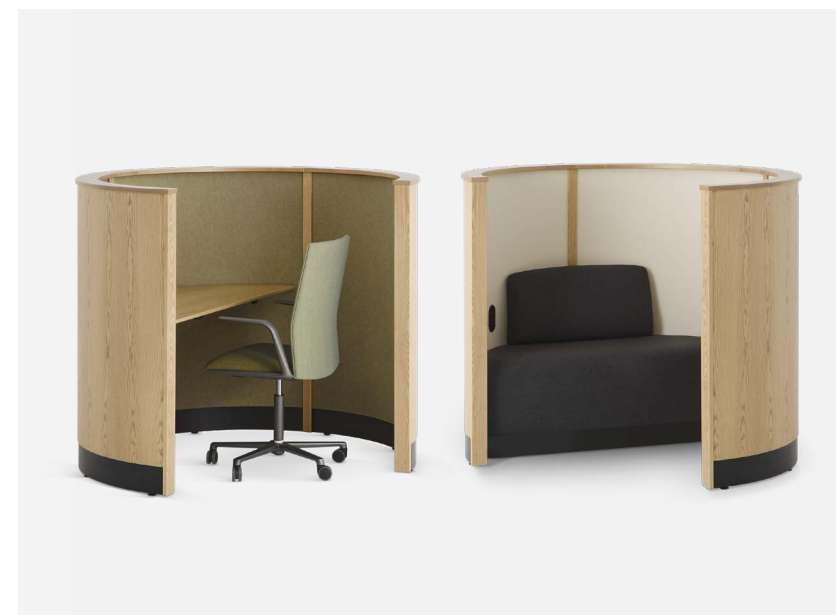

Lounge

Orbit Lounge features an upholstered seat with a range of sizes. Choose from 180° or 270° layouts, or create a private 360° retreat with face to face seats.

Focus Desk

Orbit Focus Desk offers 180°, 270°, or full 360° sizes and features a floating solid timber desk, stained in colour of choice.

Orbit

Featuring natural timber finishes and 100% NZ wool acoustic linings Orbit is available in 180°, 270°, and 360° layouts as either a desk or lounge function. All options feature conveniently located power and USB charging outlets and desk options can accommodate monitors if required.

Orbit Lounge

Lounge 180°
1520w x 760d x 1300h
Seat 430h
In-wall power/USB outlet

Lounge 270°
1520w x 1520d x 1300h
Seat 430h
Lounge position LH, centre or RH
In-wall power/USB outlet

Focus Lounge 270°
1520w x 1520d x 1300h
Seat 430h
Desk 625h
Lounge position LH or RH with mounted solid timber desk
In-wall power/USB outlet