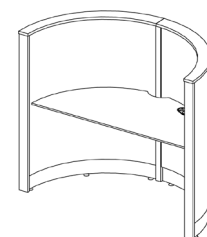

Orbit Focus Desk

Focus Desk 180°
1520w x 760d x 1300h
Desk 720h
In-desk power/USB outlet