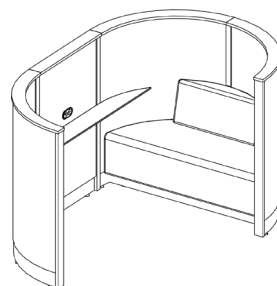

Orbit Lounge

Lounge 180°
1520w x 760d x 1300h
Seat 430h
In-wall power/USB outlet

Lounge 270°
1520w x 1520d x 1300h
Seat 430h
Lounge position LH, centre or RH
In-wall power/USB outlet

Focus Lounge 270°
1520w x 1520d x 1300h
Seat 430h
Desk 625h
Lounge position LH or RH with mounted solid timber desk
In-wall power/USB outlet

Extended Lounge 270°
1520w x 2370l x 1300h
Seat 430h
LH or RH configuration with solid timber shelf
In-wall power/USB outlet
Coat hook

Extended Lounge 360°
1520w x 2370l x 1300h
Seat 430h
Table 720h
LH and RH seats with tapered timber top on pedestal base
In-wall power/USB outlet

Orbit Focus Desk

Focus Desk 180°
1520w x 760d x 1300h
Desk 720h
In-desk power/USB outlet

Focus Desk 270°
1520w x 1520d x 1300h
Desk 720h
Desk position LH, centre or RH
In-desk power/USB outlet

Extended Focus Desk 270°
1520w x 2370l x 1300h
Desk 720h
LH or RH configuration
In-desk power/USB outlet
Coat hook