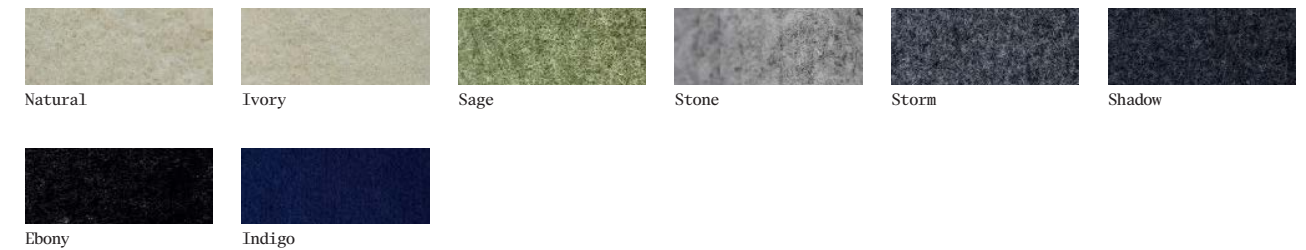

Floc Acoustic Lining - 100% Wool

Orbit upholstery recommendations

Maxwell Rogers Superfelt - 100% Wool

Made for life.

At Harrows we believe in sustainability and responsible manufacturing. Orbit has been designed combining the latest technology and time-honoured craft to bring people together. It is designed with longevity in mind, with the intent of extending its useful life and in turn reducing waste.