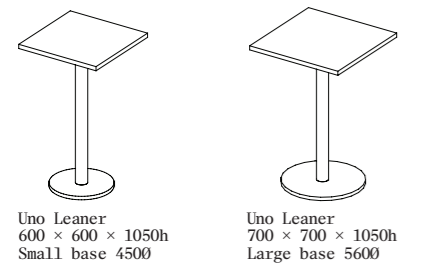

Standard Sizes