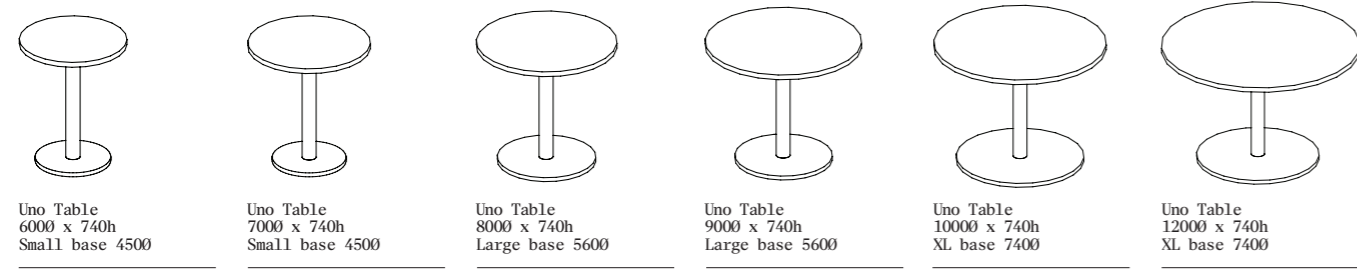

Key Features

- 01 Adjustable feet for levelling
- 02 Designed for unobstructed access from all sides
- 03 Range of top finishes and base powder coat colours
- 04 Available in a table and leaner

Uno

A refined Pedestal Table or Leaner designed for relaxed gathering and everyday use.

Uno is a classic, timeless pedestal design for tables and leaners. A slim plate base and simple pole are a pillar of strength and simplicity. Uno is complete by your selection of Ash, Sapele or HPL tops in a range of sizes and finishes

Standard Sizes

Customisation Options

Top Options

Ash
32mm solid American Ash

Sapele
32mm solid Sapele

HPL
24mm HPL on Birch Ply with exposed edge

Square Edge Aris
Opt: 50mm radius on corners

Square Edge Aris
Opt: 50mm radius on corners