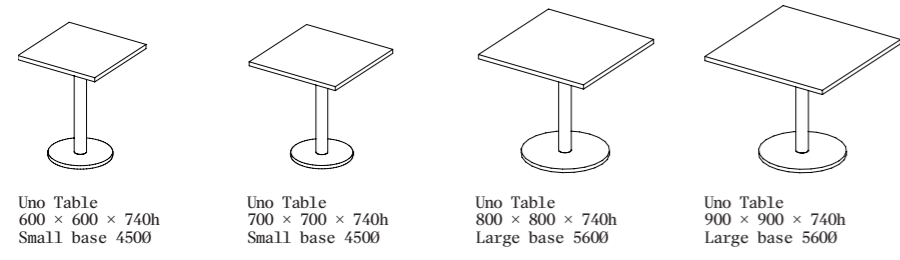

Key Features

- 01 Adjustable feet for levelling
- 02 Designed for unobstructed access from all sides
- 03 Range of top finishes and base powder coat colours
- 04 Available in a table and leaner

Uno

A refined Pedestal Table or Leaner designed for relaxed gathering and everyday use.

Uno is a classic, timeless pedestal design for tables and leaners. A slim plate base and simple pole are a pillar of strength and simplicity. Uno is complete by your selection of Ash, Sapele or HPL tops in a range of sizes and finishes

Standard Sizes

Customisation Options

Top Options

Ash
32mm solid American Ash

Sapele
32mm solid Sapele

HPL
24mm HPL on Birch Ply with exposed edge

Square Edge Aris
Opt: 50mm radius on corners

Square Edge Aris
Opt: 50mm radius on corners