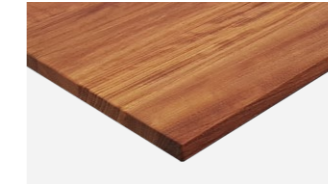

<u>Made from</u>	Ash, Sapele or HPL on Steel
<u>Finishes</u>	Ash stained in colour of choice Sapele clear or dark HPL in choice of 6 colours Base powder coated any standard colour
<u>Sizes</u>	From 600 up to 1200
<u>Application</u>	Indoor
<u>Warranty</u>	3 year commercial warranty
<u>Lead time</u>	Made to order - 4 to 6 weeks
<u>Origin</u>	New Zealand & China
<u>Certifications</u>	FSC® Certified (Sapele)

Standard Sizes

Customisation Options

Top Options

Ash
32mm solid American Ash

Sapele
32mm solid Sapele

HPL
24mm HPL on Birch Ply with exposed edge

Square Edge Aris
Opt: 50mm radius on corners

Square Edge Aris
Opt: 50mm radius on corners

Square Edge Aris
Opt: 50mm radius on corners

Sharknose 15°
Opt: 50mm radius on corners

Sharknose 15°
Opt: 50mm radius on corners

Sharknose 30°
Opt: 50mm radius on corners

Ash Finishes

24 colours - [View Stain Colours Online](#)