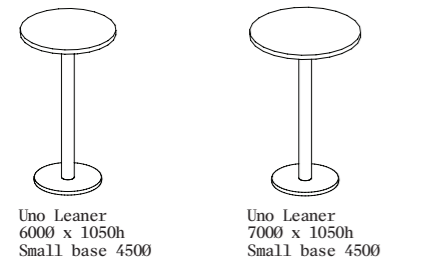

Standard Sizes