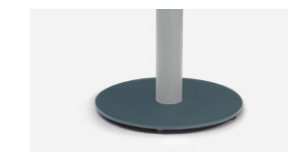

Square Edge Aris
Opt: 50mm radius on corners

Sharknose 15°
Opt: 50mm radius on corners

Sharknose 15°
Opt: 50mm radius on corners

Sharknose 30°
Opt: 50mm radius on corners

Ash Finishes

24 colours - [View Stain Colours Online](#)

Sapele Finishes

2 colours

HPL

6 colours

Base Options

Powder coated any standard Harrows Colour

100+ [View Powder Coat Colours Online](#)

Stocked in black

Powder coated any colour

Two-tone powder coat option