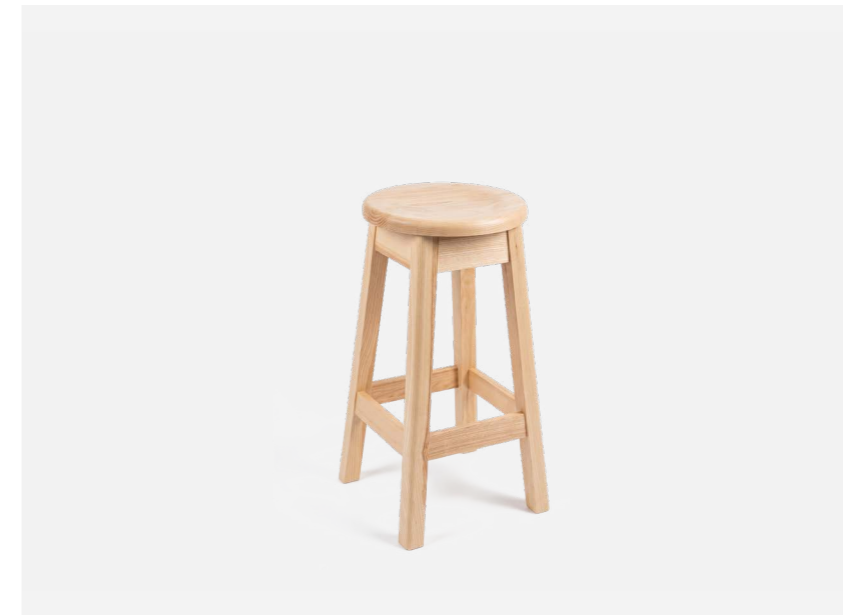

Key Features

- 01
NZ designed, Italian made
- 02
Personalise with stain or paint colour
- 03
Built for commercial durability and everyday use

Chicago

The Chicago Stool is a timeless, classic bar stool designed for commercial use. A New Zealand design, made in Italy, it offers a refined, durable build suited to hospitality and workplace settings. Available in a range of stain or paint finishes, it can be tailored to suit your space while maintaining a consistent, hardwearing finish.

<u>Made from</u>	American Ash
<u>Finishes</u>	Stained or painted any colour
<u>Dimensions</u>	750h x 400w x 400d
<u>Application</u>	Indoor use
<u>Warranty</u>	10 year commercial warranty
<u>Lead time</u>	Finished to order - 4 to 6 weeks
<u>Origin</u>	Italy